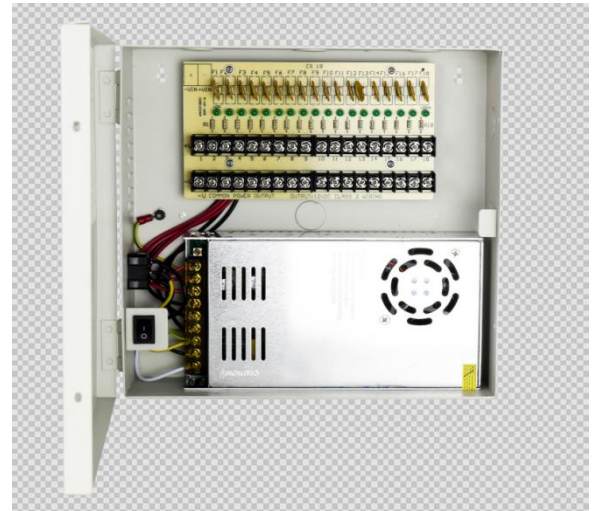

## PS-DC30A18UPC

CCTV AC to DC 12V 30A Power Supply box

### Features:

- ◇ UL listed
- ◇ Universal AC Input Range.
- ◇ DC outputs are regulated and filtered.
- ◇ Short circuit /Over Voltage/Over Current/Over Temp Protection.
- ◇ Class 2 PTC output protection for each port.
- ◇ Individual status LED indicator for each output.

### Specialty:

- ◇ Over Current protection: when over current occurs, the power supply will automatically switch to self-protection status, when condition removed, then switch back to normal.
- ◇ Short circuit protection: when short condition occurs, independent PTC fuse will open the circuit, when condition removed, PTC fuse will automatically back to close.
- ◇ High voltage protection: when high voltage occurs, the surge protection will be hit through to protect the connected device
- ◇ Thermal Cutoffs Protection (TCO): each output has independent PTC fuse and LED indicator, when problem occurs, only affect the independent output, other outputs still working.

### Specifications:

Item	CCTV Power Supply Box
Model Number	PS-DC30A18UPC
Input Voltage	AC110 or 220V 50/60HZ
Output	DC 12V 30A (MAX) 18Channel
Efficiency	≥82%
Fuse Type	PTC Fuse
Fuse Rating	2.5A
Operating Temperature	-10~40°C
Carton Dimension	535*225*290mm
Carton Weight	5pcs/carton; 16.5KG
Size/Net Weight	255*208*90mm/2.9KG
Color	White and Black
Application	CCTV Camera, IP Camera, PTZ, IR Illuminator, Video process,DVR, Access Control , etc.
Certification	CE,RoHS, FCC,UL,cUL etc.