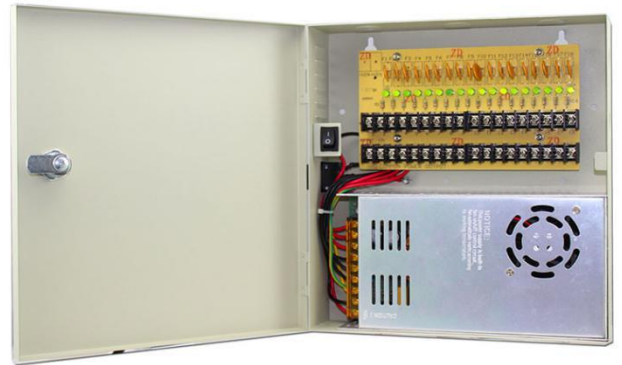

PS-DC30A18E

CCTV AC to DC 12V 30A Power Supply box

Features:

- ✧ Universal AC Input Range.
- ✧ Convection Cooled Operation.
- ✧ Low power consumption high reliability.
- ✧ Short circuit /Over Voltage/Over Current/Over Temp Protection.
- ✧ Class 2 PTC output protection for each port
- ✧ Individual status LED indicator for each output

Specialty:

- ✧ Over Current protection: when over current occurs, the power supply will automatically switch to self-protection status, when condition removed, then switch back to normal.
- ✧ Short circuit protection: when short condition occurs, independent PTC fuse will open the circuit, when condition removed, PTC fuse will automatically back to close.
- ✧ High voltage protection: when high voltage occurs, the surge protection will be hit through to protect the connected device

Specifications:

Item	CCTV Power Supply Box
Model Number	PS-DC30A18E
Input Voltage	AC110 or 220V 50/60HZ
Output	DC 12V 30A 18Channel
Efficiency	≥82%
Fuse Type	PTC Fuse
Fuse Rating	1.6A
Operating Temperature	-10~40°C
Carton Dimension	680*270*290mm
Carton Weight	10pcs/carton; 24.5KG
Size/Net Weight	240*260*60mm/2.3KG
Color	White and Black
Application	CCTV Camera, IP Camera, PTZ, IR Illuminator, Video process,DVR, Access Control , etc.
Certification	CE,RoHS, FCC