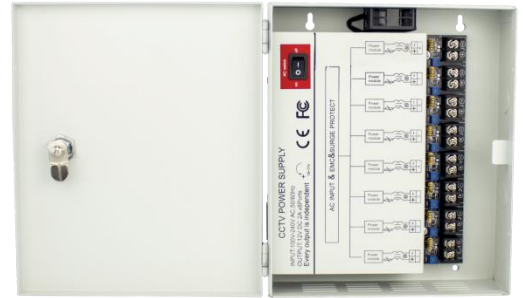

PS-DC16A08HD-4K

DC 12V 16A CCTV Power Supply Box

Features:

- ✧ Wall type royal blue baking finished shell, easy installation.
- ✧ Universal AC Input Range. 110V-220VAC, 47-63Hz
- ✧ DC outputs are regulated and filtered.
- ✧ Individual voltage adjustable for each output, 11-15V.
- ✧ Short circuit /Over Voltage/Over Current/Over Temp Protection.
- ✧ Individual tube fuse, PTC output protection for each port
- ✧ External LED indicator for each output
- ✧ 100% full load burn-in test, High efficiency, Long service life, high reliability

Specialty:

- ✧ Over Current protection: when over current occurs, the power supply will automatically switch to self-protection status, when condition removed, then switch back to normal.
- ✧ Short circuit protection: when short condition occurs, independent PTC fuse will open the circuit, when condition removed, PTC fuse will automatically back to close.
- ✧ High voltage protection: when high voltage occurs, the surge protection will be hit through to protect the connected device
- ✧ Thermal Cutoffs Protection (TCO): each output has independent PTC fuse and LED indicator, when problem occurs, only affect the independent output, other outputs still working.

Specifications:

Item	CCTV Power Supply Box
Model Number	PS-DC16A08HD-4K
Input Voltage	AC110 -220V
Output	DC 12V 16A 8Channel
Efficiency	≥82%
Fuse Type	PTC Fuse
Fuse Rating	2A
Operating Temperature	-10~50°C
Safety Standards	IEC/EN/UL/CSA 60950 GB4943
Withstand Voltage	IP-OP: 1.5KV, IP-FG: 1.5KV, OP-FG 0.5KVAC 30S
EMC Anti-interference	EN61000-4-2,3,4,5,6,8,11; EN61000-3-2,3; EN55022
Color	Royal Blue
Application	CCTV Camera, IP Camera, PTZ, IR Illuminator, Video process,DVR, Access Control , etc.
Certification	CE,RoHS, FCC,UL,cUL etc.