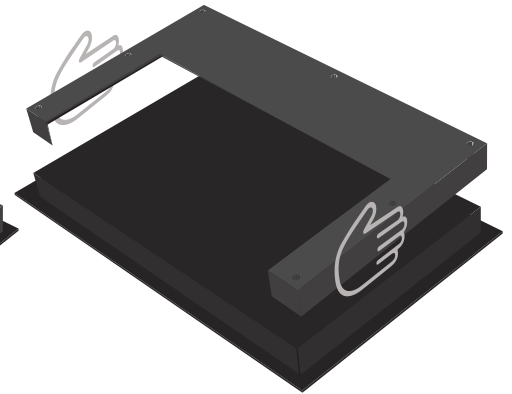

Removing the TV back box

Step 1

Turn the tv over so it is face down on a soft surface (take care not to damage the screen)

Step 2

Place both hands on the sides of the back box

Step 3

Lift the back box away from the TV