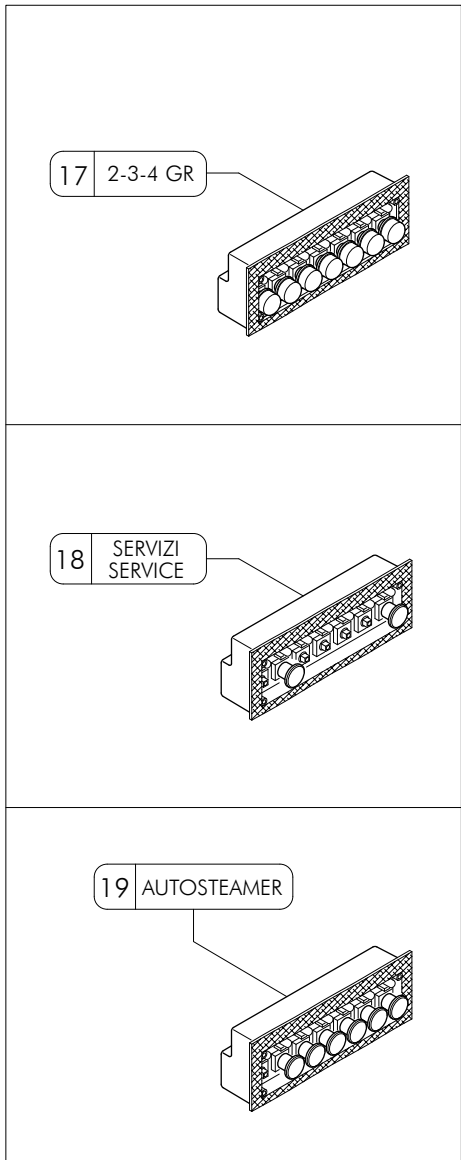

- 17 2-3-4 GR

- 18 SERVIZI
  SERVICE

- 19 AUTOSTEAMER