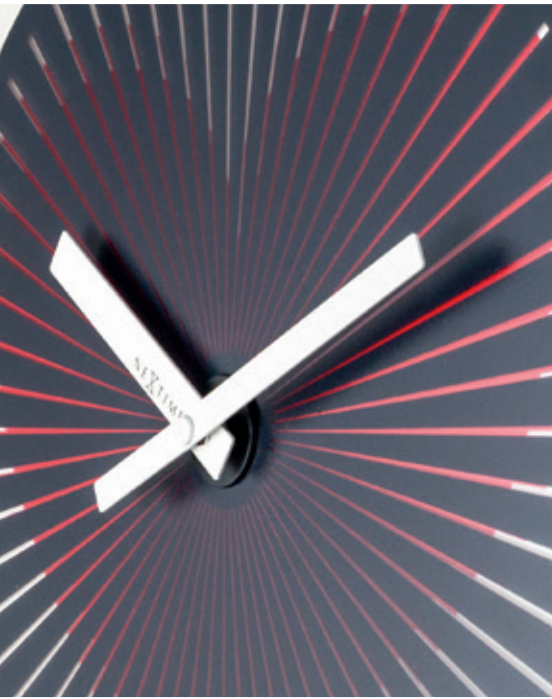

Unique motion clocks

NeXtime is using the latest technology for continuous movement in clocks. Be amazed by the effect!

Motion Heart • 3124

Designer: Zoltan Kecskemeti
12.1" Ø • Metal • Red / White