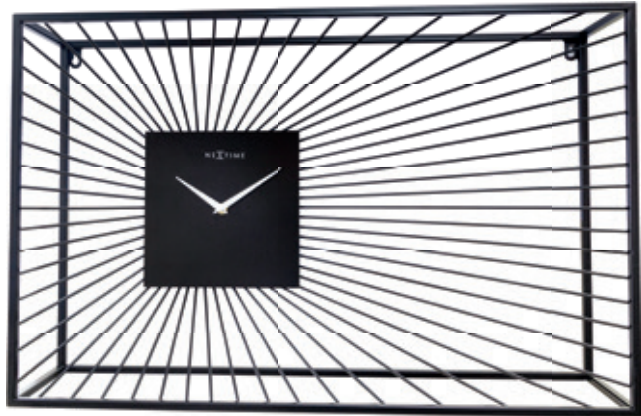

Vasco

Combining architecture with time creates a stunning centerpiece in your home or office.

Vasco • 3301ZW

27.5 x 17.7 x 5.9" • Metal • Black