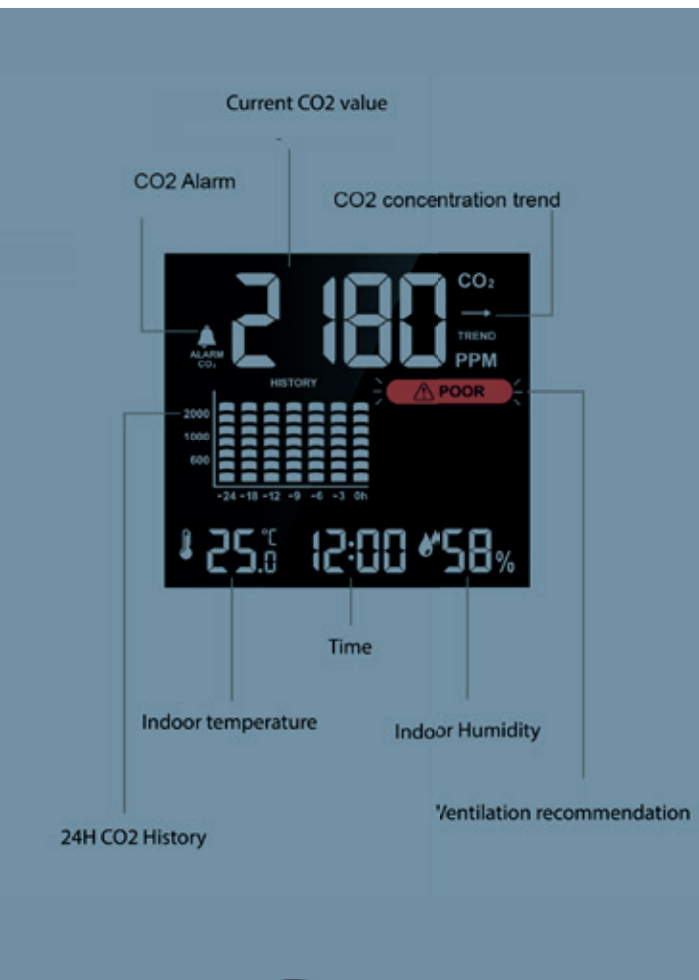

Station Double • 3217

17.5 x 15 x 5.1" \varnothing • Aluminium • Arabic
Two sided clock

Easy assembling.
Clocks are connected to
the frame by magnets

This is a wall clock that provides 2 functions: Time and Tide status. When we talk about tide status, it is more precisely about the time remaining before low tide and high tide. A tide clock is a useful device which allows you to know in the twinkling of an eye if the tide is going down or up at your sea port or surf spot. Great reference for fishing, boating, surfing and all kinds of water activities!

Tide • 4321BL

Wall clock • 8.7" ø
Metal Galvanized silver • Time + Tide
(not for outdoor use)

Tide • 4321WI

Wall clock • 8.7" ø
Metal Galvanized silver • Time + Tide
(not for outdoor use)

Technoline WL 1030 Air Quality Monitor incl thermometer and hygrometer

The WL1025 Air Quality Monitor features a high quality non-dispersive infrared (NDIR) gas sensor with a CO2 measuring range up to 5000 ppm and provides ventilation advice based on the CO2 concentration in the air. In addition, this unit also measures air humidity and temperature. This air quality monitor will give out a warning when the air quality is insufficient and tells you when you need to ventilate the room. The CO2 meter will show the current air quality values as well as ventilation advice with text and colored blocks. The WL1025 is ideal for at home, at the office, or at other public buildings such as hairdressers, schools, gyms, museums, sport clubs etc. High CO2 levels in the air reduces people's concentration and performances and makes it easier for viruses to spread. Regular and timely ventilation is recommended to improve the indoor climate and to maintain good health!