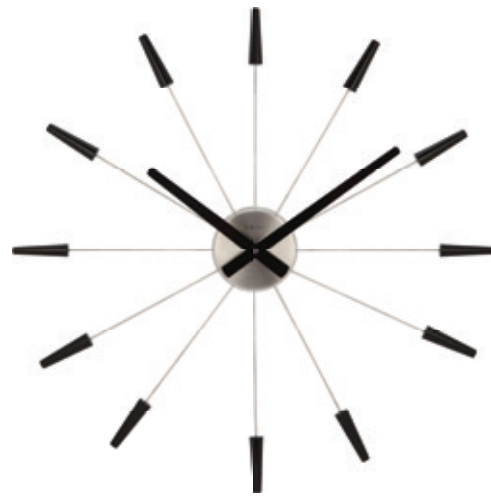

27.5 x 17.7 x 5.9" • Metal • Black

Vasco Square • 3303ZW

17.7 x 5.9" • Metal • Black

Big Flip

The "Big Flip" clocks give every interior a chic and robust feeling. This clock is made of stainless steel and can be used as table or wall clock. These clocks are available with clear number index or unique text graphic index.

Big Flip • 5198ZW

Table / Wall clock • 13.8 x 6.5 x 3.4"
AM/PM • Metal • Black

Float • 8196GS

15.7" ø • Glass • Frosted Grey

Plug Inn • 2610ZW

Designer: Frits Vink
Wall clock • 22.8" ø • Metal • Black

Plug Inn • 2610ZI