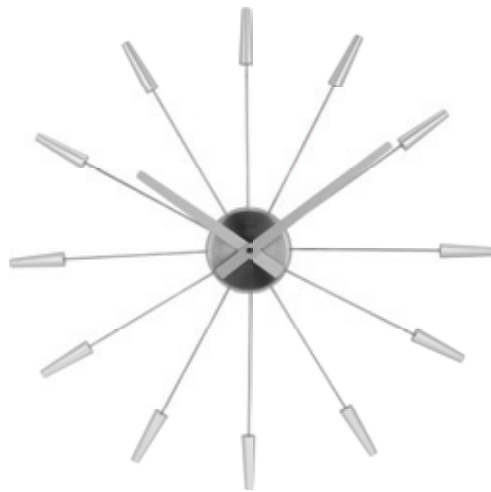

27.5 x 17.7 x 5.9" • Metal • Black

Vasco Square • 3303ZW

17.7 x 5.9" • Metal • Black

Big Flip

The "Big Flip" clocks give every interior a chic and robust feeling. This clock is made of stainless steel and can be used as table or wall clock. These clocks are available with clear number index or unique text graphic index.

Big Flip • 5198ZW

Table / Wall clock • 13.8 x 6.5 x 3.4"
AM/PM • Metal • Black

Float • 8196GS

15.7" ø • Glass • Frosted Grey

Plug Inn • 2610ZW

Designer: Frits Vink
Wall clock • 22.8" ø • Metal • Black

Plug Inn • 2610ZI