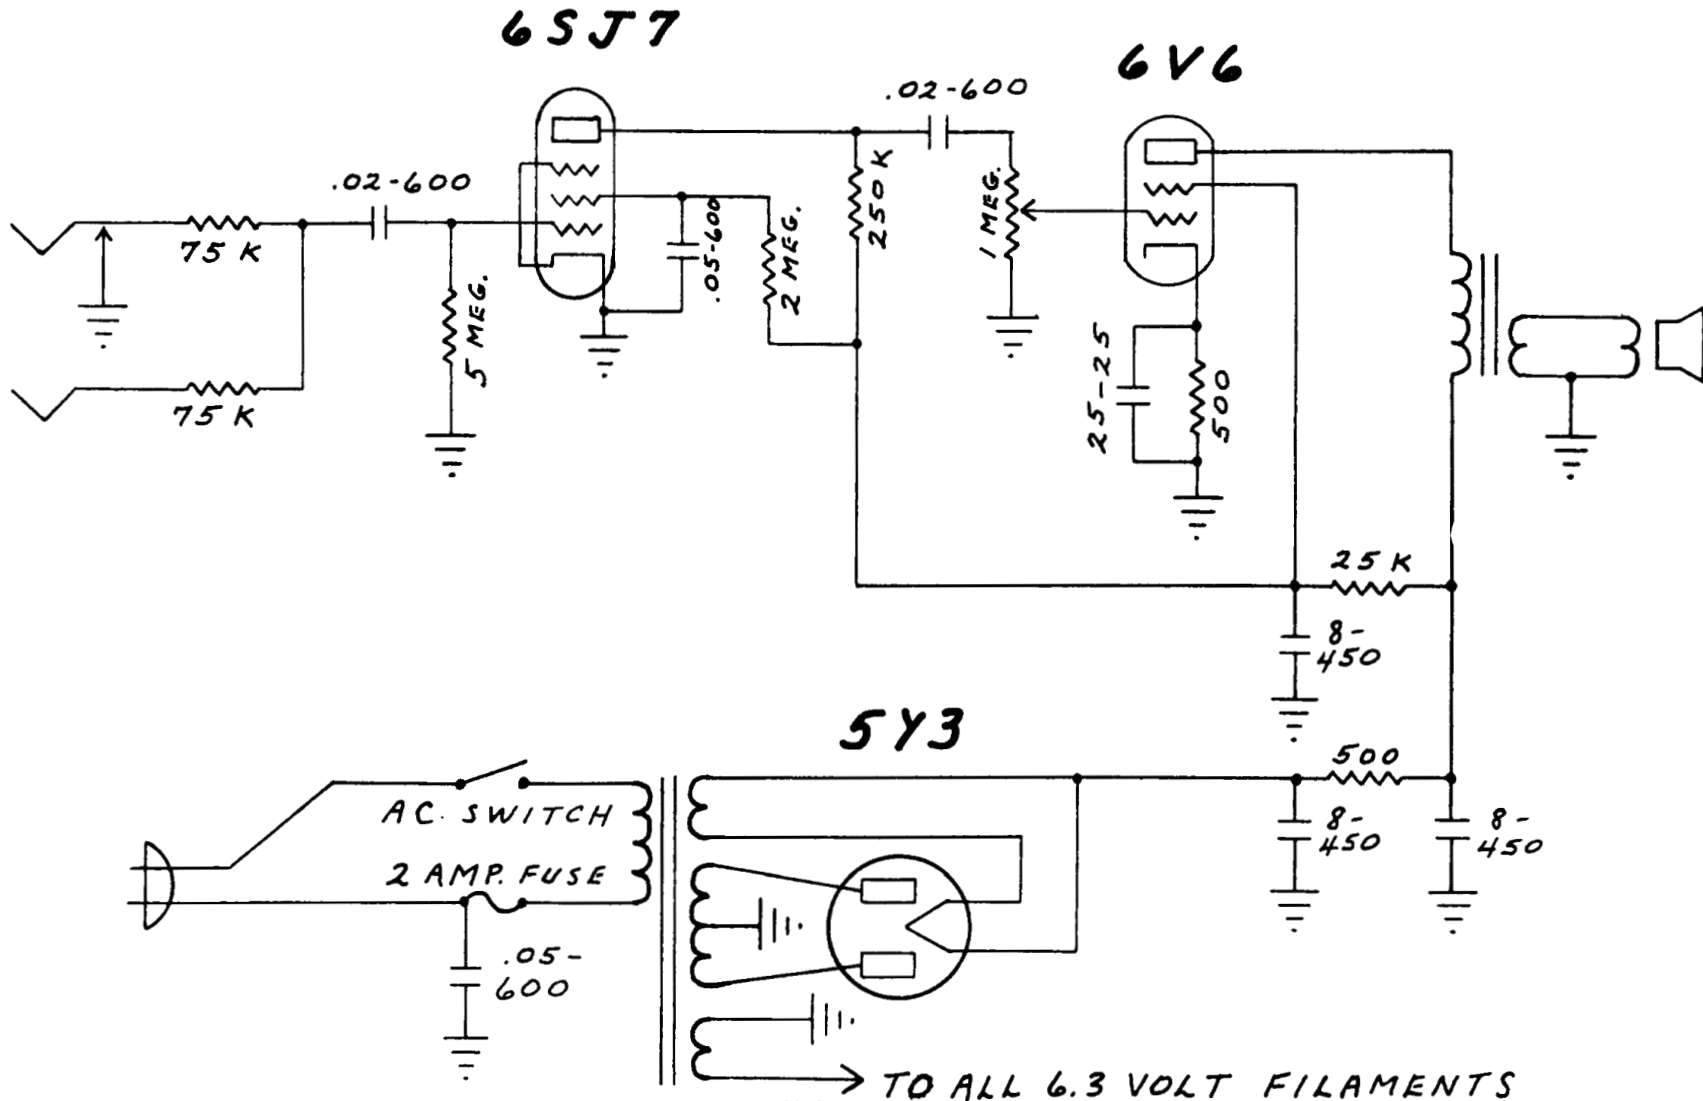

FENDER "CHAMP-AMP" MODEL 5C1

F-DH

FENDER MUSICAL INSTRUMENTS
A DIVISION OF COLUMBIA RECORDS DISTRIBUTION CORP.
SANTA ANA, CALIFORNIA