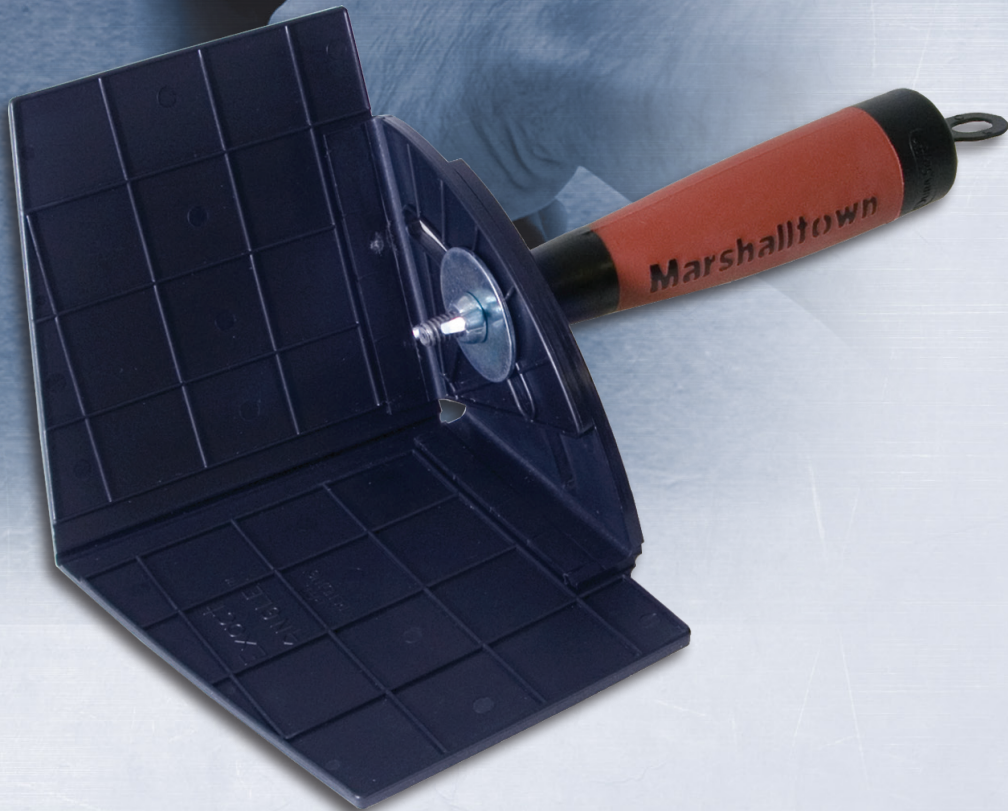

Exact Angle™ Inside Corner Trowel

- Lightweight tool made from durable easy to clean nylon
- Blade will not mar walls
- Adjusts from 90°-154° to fit many inside corners
- Loosen wing nut to adjust blade
- Resilient DuraSoft® handle for extra comfort
- Sold 1 per inner pack/6 per outer pack

Made in USA

With Global Materials

Adjustable from 90° to 154°

MARSHALLTOWN

| EDI | Part# | Description | Size-in. | Size-mm |
|-------|-------|--------------------|----------|-----------|
| 14917 | EA917 | Adj. Corner Trowel | 4 X 4 | 102 X 102 |