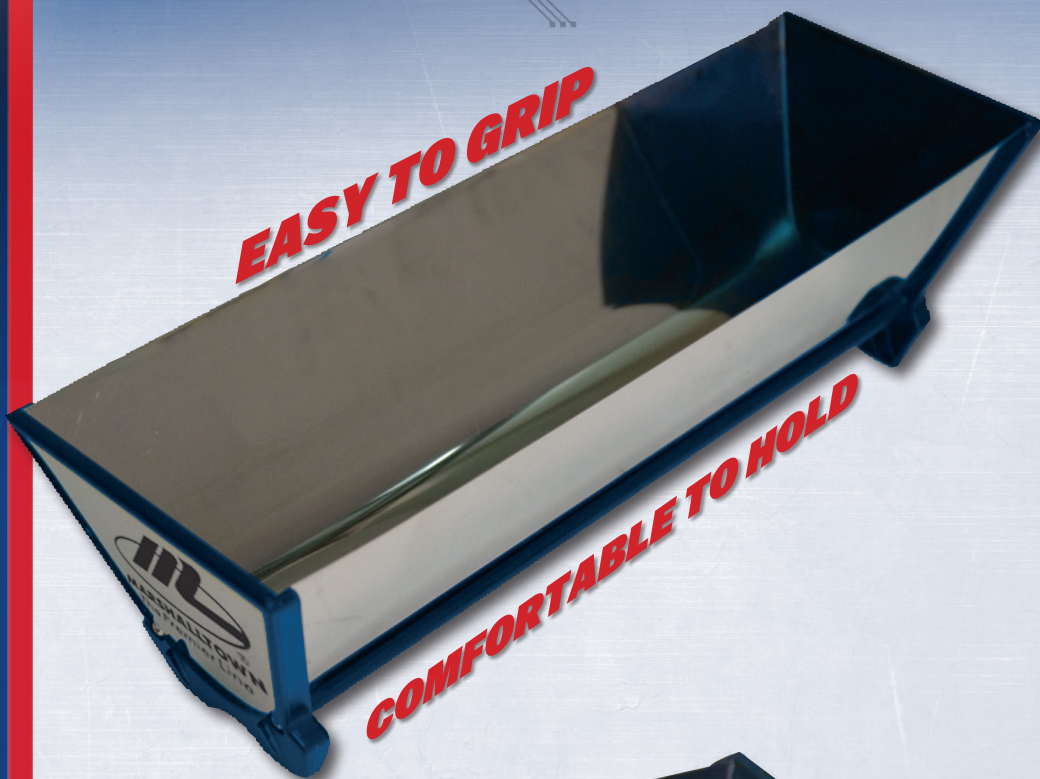

Grabber Pan™

- Elevated pan for easy one hand grabbing
- Rounded bottom grip fits comfortably in hand
- Stainless steel with durable plastic end caps - leak proof design
- Rounded bottom makes it easy to apply mud to taping knife, and leaves no place for mud to collect
- Sold 5 per inner pack/20 per outer pack