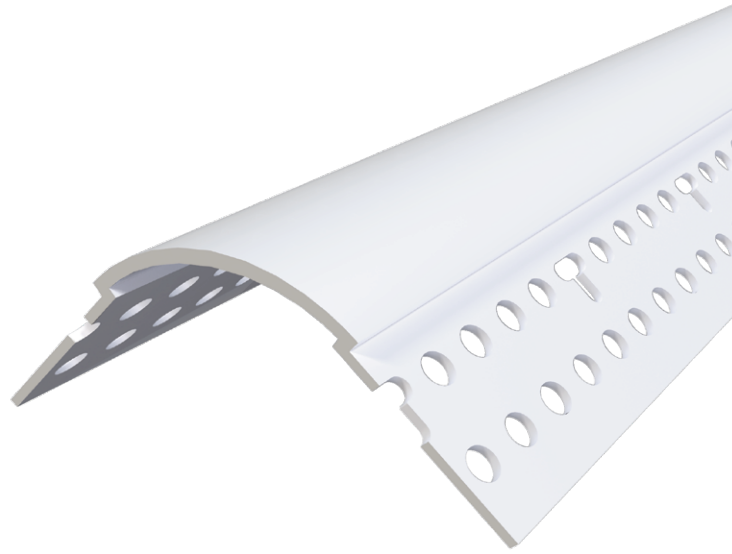

## 3/4" Large Bullnose Corner Bead & Archway

STOCK NO.	LENGTH	PCS. PER BOX
7008	8'	35
7009	9'	35
7010	10'	35
7012	12'	35
<b>ARCHWAY</b>		
7110	10'	35

**Description:** Trim-Tex 3/4" Large Bullnose Corner Bead & Archway are designed to finish outside 90° drywall corners and arches.

**Advantages:** Made from rust proof, dent resistant PVC to reduce jobsite and handling damage. Does not contain cellulose, a potential food source for mold.

**Limitations:** Product is designed for interior use.

**Applicable Standards:** Rigid PVC products made by Trim-Tex achieve a Class A rating for flame spread and smoke developed when tested under ASTM E84.

**Surface Characteristics:** Trim-Tex products are made from PVC. PVC does not support combustion and is self-extinguishing when the source of flame or heat is removed.