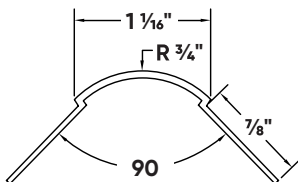

Job Name _____

Contractor _____

Date _____

Approvals (Signatures or Stamps)