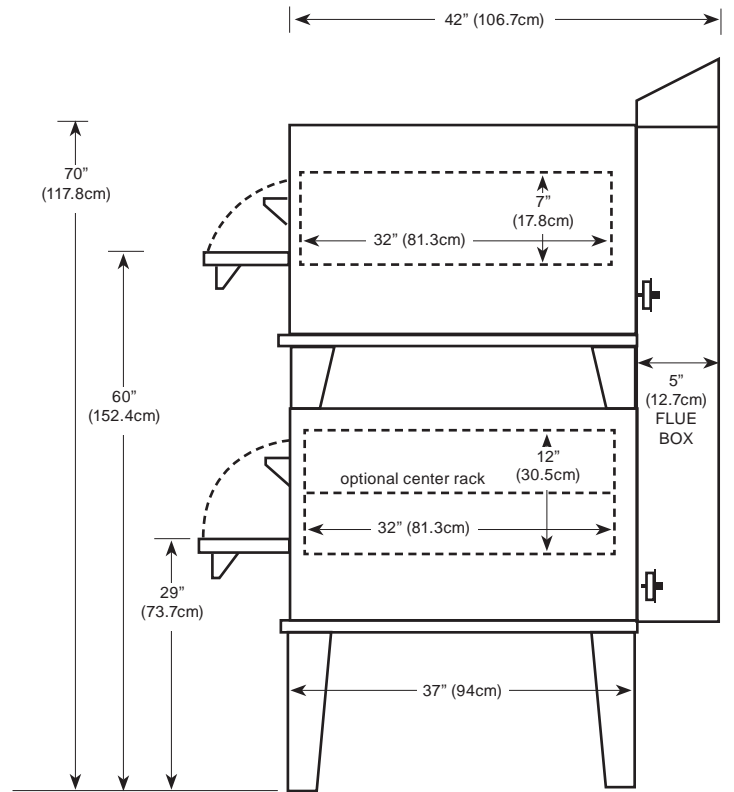

MAXIMIZER

Gas Industrial Ovens

MODEL CW51/CW41I

**FRONT VIEW
CW51/CW41I**

**SIDE VIEW
CW51/CW41I**

Floor space	50" (127cm) wide x 42" (106.7cm) deep* x 70" (117.8cm) high
Shelf size CW51I	42" (106.7cm) wide x 32" (81.3cm) deep x 12" (30.5cm) high
Shelf size CW41I	42" (106.7cm) wide x 32" (81.3cm) deep x 7" (17.8cm) high
Shipping weight	1075 lbs (487.6kg)
Capacity	Two 18"x26" trays per section
Gas	Maximum 60,000 BTU input each (2)
Maximum opening required for installation: 25"	* Handle adds 2.5"(6.4cm) to depth