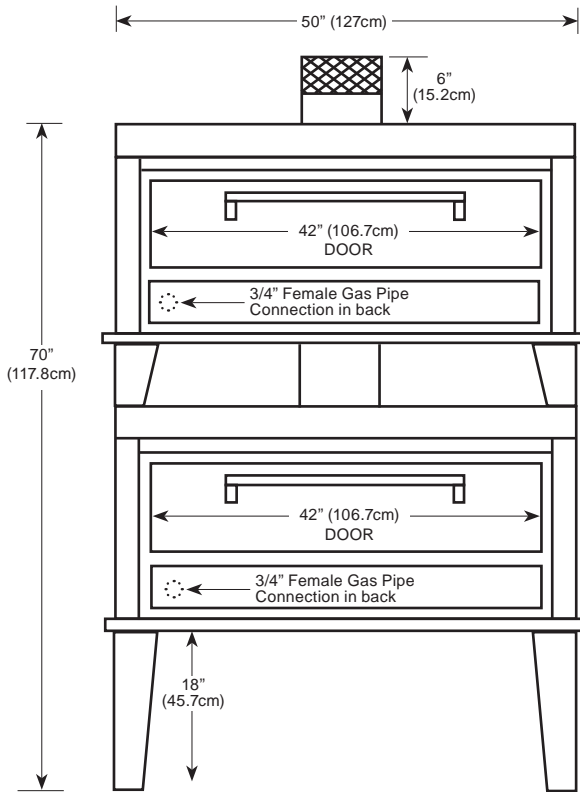

MAXIMIZER

Gas Industrial Ovens

MODEL CW51/CW41I

**FRONT VIEW
CW51/CW41I**

**SIDE VIEW
CW51/CW41I**

Floor space	50" (127cm) wide x 42" (106.7cm) deep* x 70" (117.8cm) high
Shelf size CW51I	42" (106.7cm) wide x 32" (81.3cm) deep x 12" (30.5cm) high
Shelf size CW41I	42" (106.7cm) wide x 32" (81.3cm) deep x 7" (17.8cm) high
Shipping weight	1075 lbs (487.6kg)
Capacity	Two 18"x26" trays per section
Gas	Maximum 60,000 BTU input each (2)
Maximum opening required for installation: 25"	* Handle adds 2.5"(6.4cm) to depth