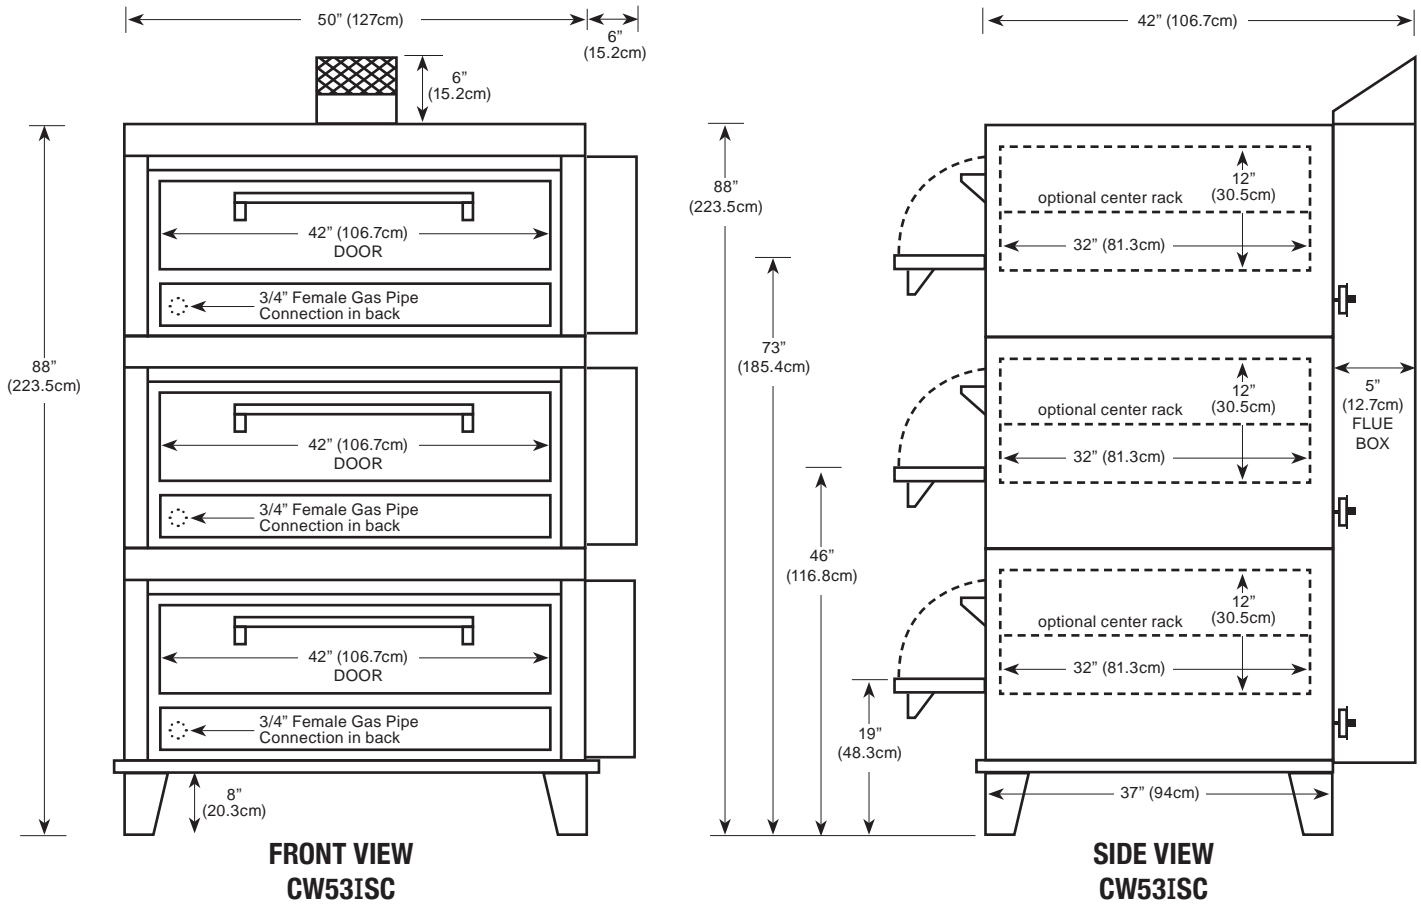

MAXIMIZER

Gas Industrial Ovens

MODEL CW53ISC

Floor space	56" (142.2cm) wide x 42" (106.7cm) deep* x 88" (223.5cm) high
Shelf size	42" (106.7cm) wide x 32" (81.3cm) deep x 12" (30.5cm) high
Shipping weight1650 lbs (748.4kg)
Capacity	Two 18"x26" trays per section
Gas	Maximum 60,000 BTU input each (3)
Maximum opening required for installation: 25"	* Handle adds 2.5"(6.4cm) to depth