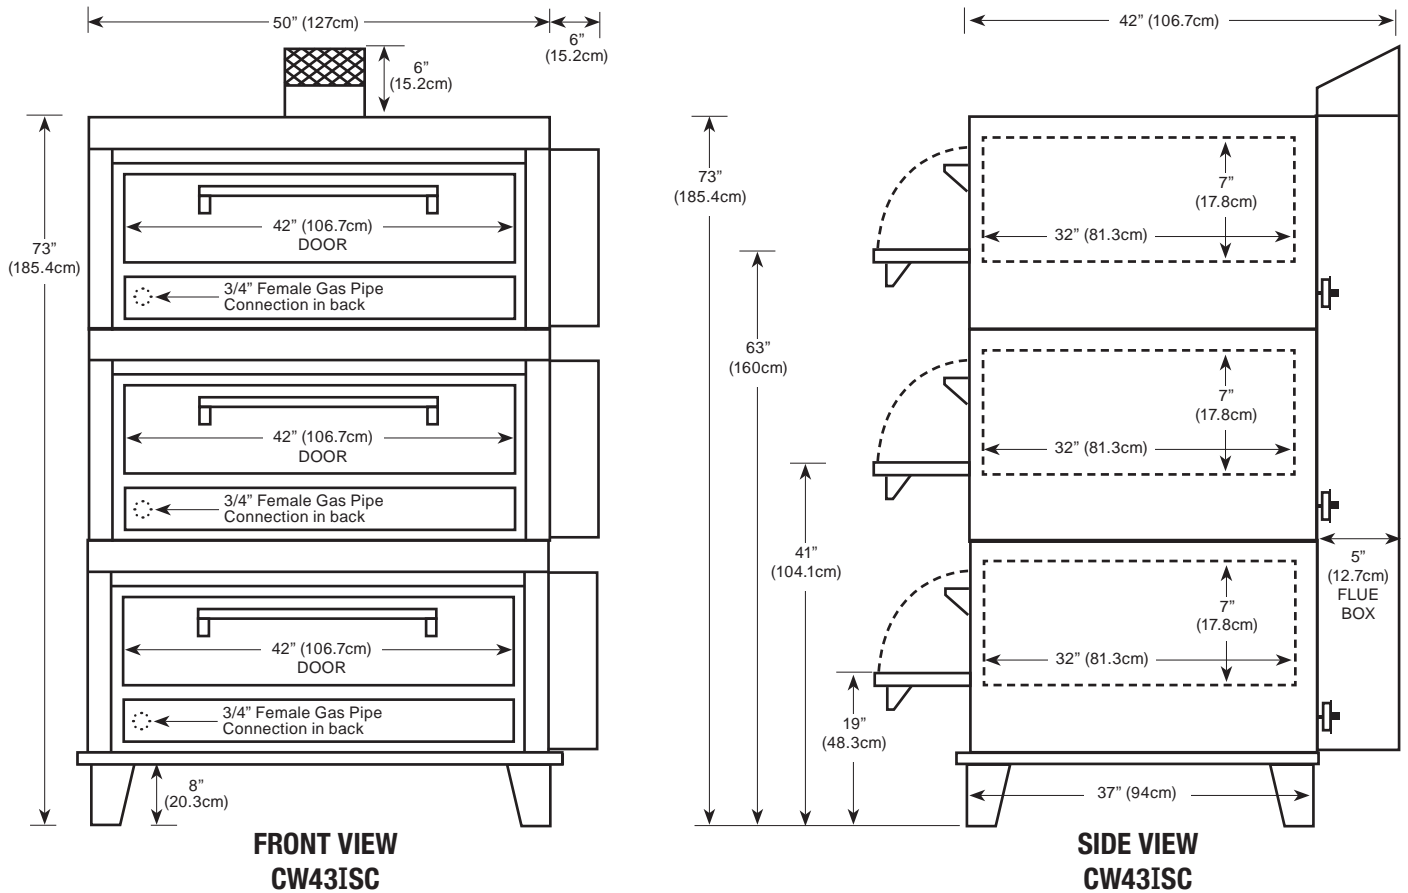

MAXIMIZER

Gas Industrial Ovens

MODEL CW43ISC

Floor space 56" (142.2cm) wide x 42" (106.7cm) deep x 73" (185.4cm) high
 Shelf size 42" (106.7cm) wide x 32" (81.3cm) deep x 7" (17.8cm) high
 Shipping weight 1575 lbs (714.4kg)
 Capacity Two 18"x26" trays per section
 Gas Maximum 60,000 BTU input each (3)
 Maximum opening required for installation: 22" * Handle adds 2.5"(6.4cm) to depth