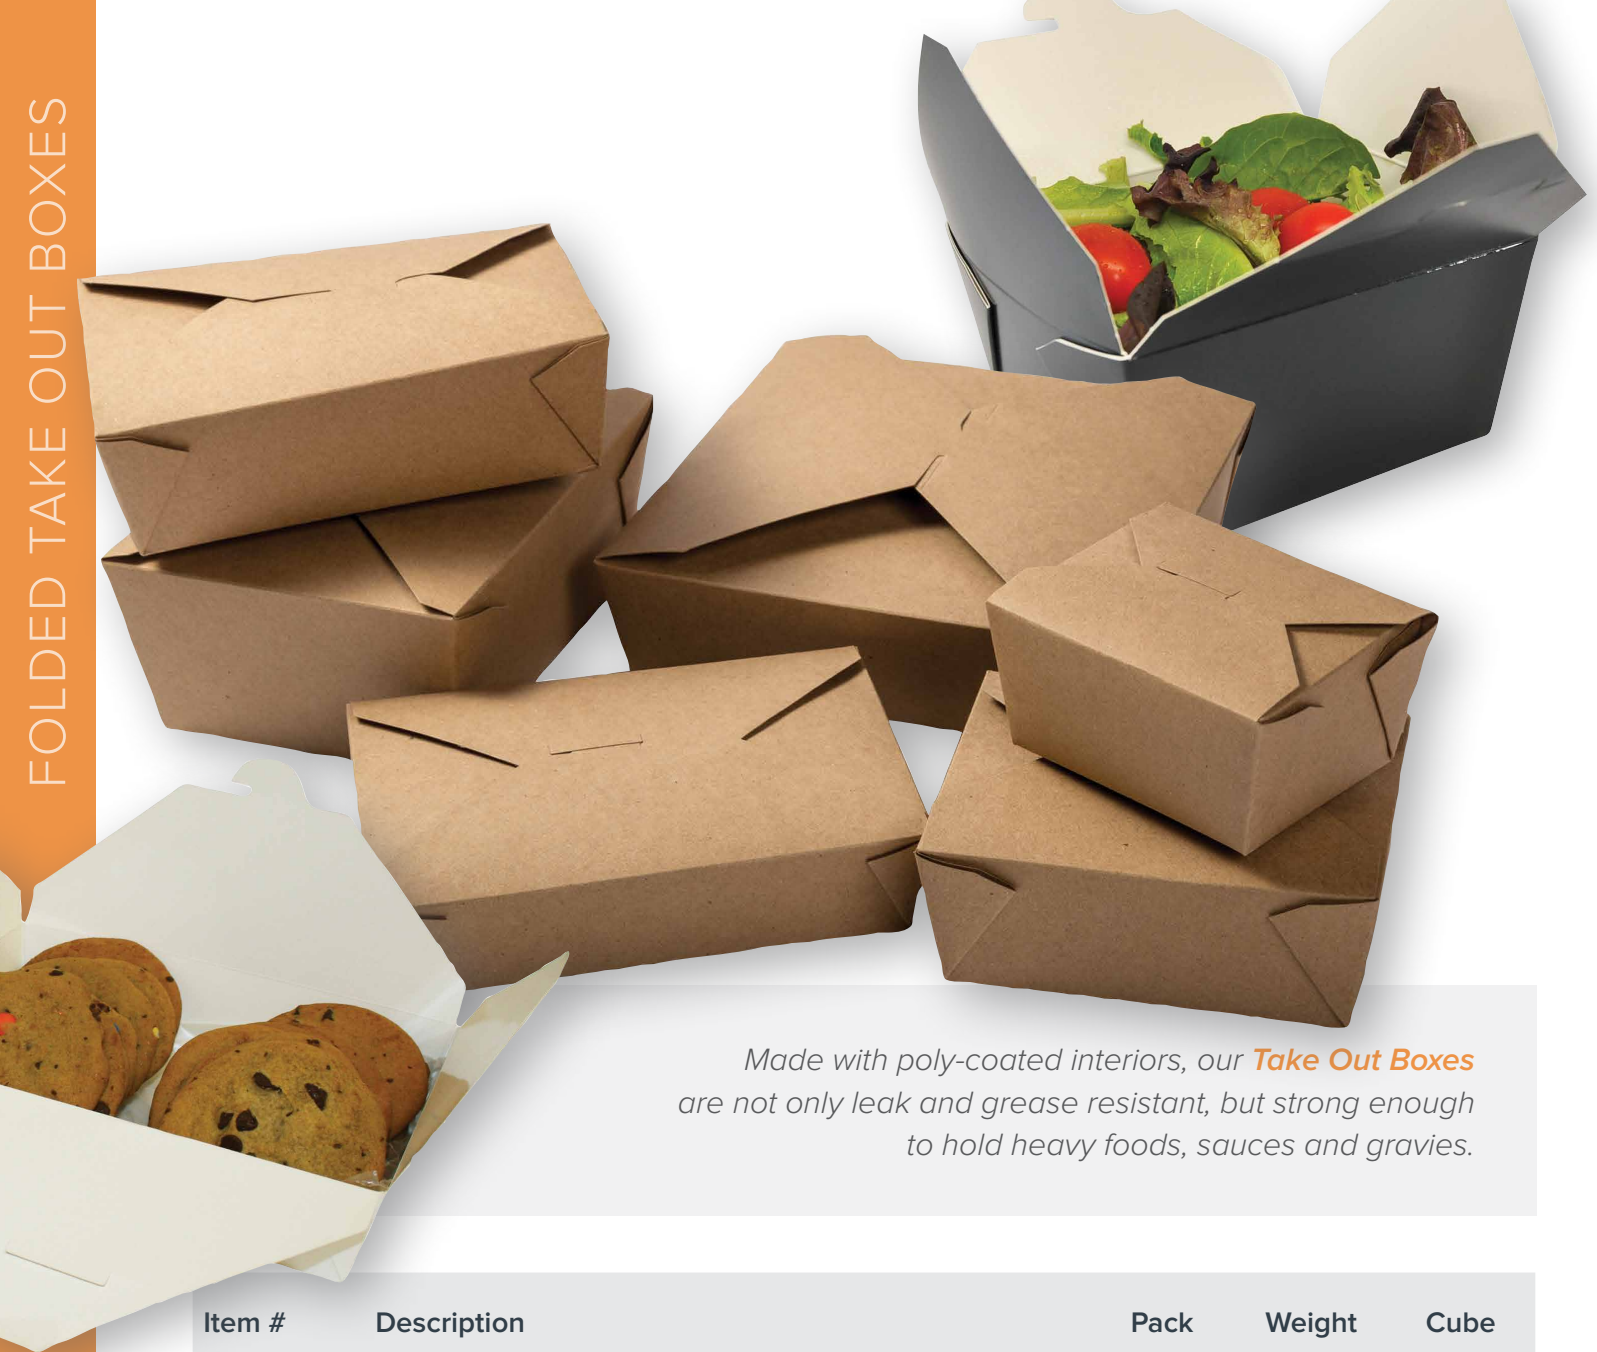

Made with poly-coated interiors, our **Take Out Boxes** are not only leak and grease resistant, but strong enough to hold heavy foods, sauces and gravies.

Item #	Description	Pack	Weight	Cube
FTB1W (White) FBT1BK (Black) FTB1N (Kraft)	Box #1 - 26 oz Small Box, High Profile Suggested Use: Side Dishes, Desserts	9/50	25.3	3.64
FTB2W (White) FBT2BK (Black) FTB2N (Kraft)	Box #2 - 49 oz Large Box, Low Profile Suggested Use: Entrées, Side Dishes, Sushi	4/50	17.8	2.862
FTB3W (White) FBT3BK (Black) FTB3N (Kraft)	Box #3 - 66 oz Large Box, Medium Profile Suggested Use: Entrées, Full Meal, Salad	4/50	20.2	3.157
FTB4W (White) FBT4BK (Black) FTB4N (Kraft)	Box #4 - 96 oz Large Box, High Profile Suggested Use: Lunches, Full Meal, Poultry	4/40	21.8	3.727
FTB5W (White) FBT5BK (Black) FTB5N (Kraft)	Box #5 - 97 oz Large Box, High Profile Suggested Use: Entrées, Large Salads, 8" Pies	4/35	25.35	5.341
FTB8W (White) FBT8BK (Black) FTB8N (Kraft)	Box #8 - 45 oz Medium Box, High Profile Suggested Use: Entrées, Appetizers, Desserts	6/50	25.3	3.504