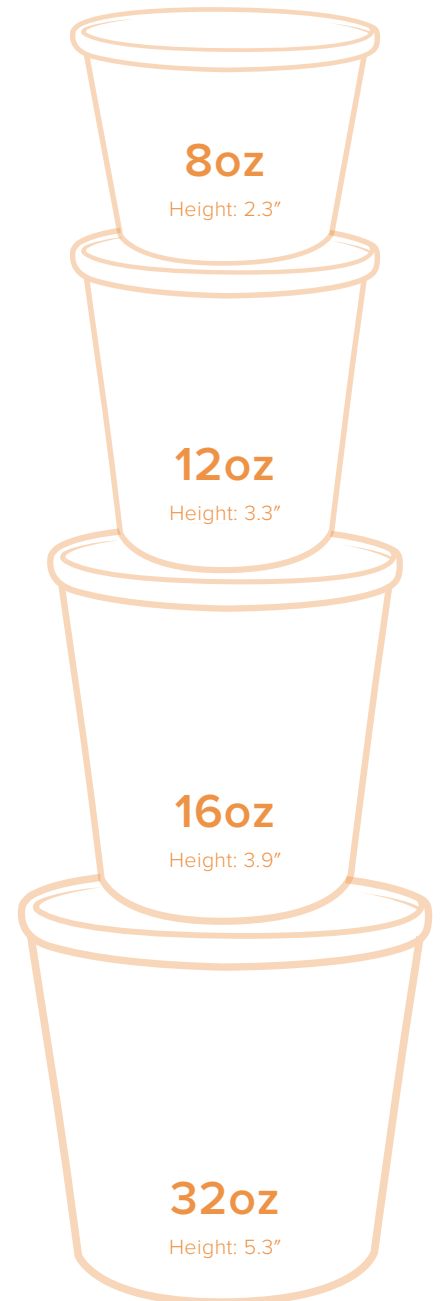

Paper Food Container Bulk Packaging

	Item	Size	Color	Material	Pack	Weight	Cube	
CONTAINERS	PFC8N	8oz	●	Paper	20/25	11.9 lbs	2.01	
	PFC8W	8oz	○	Paper	20/25	12.5 lbs	2.10	
	PFC12N	12oz	●	Paper	20/25	14.5 lbs	2.22	
	PFC12W	12oz	○	Paper	20/25	15.2 lbs	2.22	
	PFC16N	16oz	●	Paper	20/25	17.4 lbs	2.66	
	PFC16W	16oz	○	Paper	20/25	17.9 lbs	2.66	
	PFC32N	32oz	●	Paper	20/25	26.9 lbs	4.53	
	PFC32W	32oz	○	Paper	20/25	27.3 lbs	4.56	
	LIDS	CL812N	8oz - 12oz	●	Paper	20/25	11.7 lbs	2.40
CL812PP		8oz - 12oz	⊗	Plastic	20/25	5.1 lbs	1.59	
CL812W		8oz - 12oz	○	Paper	20/25	10.8 lbs	2.40	
CL16N		16oz	●	Paper	20/25	12.1 lbs	3.33	
CL16PP		16oz	⊗	Plastic	20/25	5.5 lbs	1.77	
CL16W		16oz	○	Paper	20/25	13.0 lbs	2.83	
CL32N		32oz	●	Paper	20/25	16.1 lbs	3.96	
CL32PP		32oz	⊗	Plastic	20/25	7.9 lbs	2.51	
CL32W		32oz	○	Paper	20/25	17.0 lbs	3.96	

Paper Food Container with Paper Lid Combo Packaging

	Item	Size	Color	Pack	Weight	Cube
	PFC8NCOM	8oz	●	1/250	11.2 lbs	2.1
	PFC8WCOM	8oz	○	1/250	11.2 lbs	1.97
	PFC12NCOM	12oz	●	1/250	13.6 lbs	2.25
	PFC12WCOM	12oz	○	1/250	13.6 lbs	2.25
	PFC16NCOM	16oz	●	1/250	15.0 lbs	2.56
	PFC16WCOM	16oz	○	1/250	15.0 lbs	2.57
	PFC32NCOM	32oz	●	1/250	21.6 lbs	3.76
	PFC32WCOM	32oz	○	1/250	21.6 lbs	3.76

Paper Food Containers