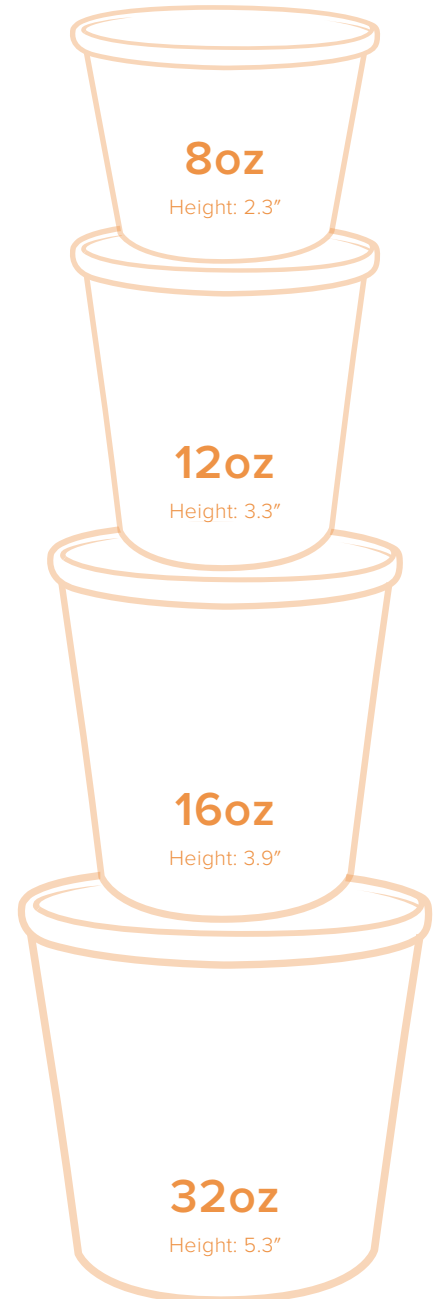

Paper Food Container Bulk Packaging

	Item	Size	Color	Material	Pack	Weight	Cube	
CONTAINERS	PFC8N	8oz	●	Paper	20/25	11.9 lbs	2.01	
	PFC8W	8oz	○	Paper	20/25	12.5 lbs	2.10	
	PFC12N	12oz	●	Paper	20/25	14.5 lbs	2.22	
	PFC12W	12oz	○	Paper	20/25	15.2 lbs	2.22	
	PFC16N	16oz	●	Paper	20/25	17.4 lbs	2.66	
	PFC16W	16oz	○	Paper	20/25	17.9 lbs	2.66	
	PFC32N	32oz	●	Paper	20/25	26.9 lbs	4.53	
	PFC32W	32oz	○	Paper	20/25	27.3 lbs	4.56	
	LIDS	CL812N	8oz - 12oz	●	Paper	20/25	11.7 lbs	2.40
CL812PP		8oz - 12oz	⊗	Plastic	20/25	5.1 lbs	1.59	
CL812W		8oz - 12oz	○	Paper	20/25	10.8 lbs	2.40	
CL16N		16oz	●	Paper	20/25	12.1 lbs	3.33	
CL16PP		16oz	⊗	Plastic	20/25	5.5 lbs	1.77	
CL16W		16oz	○	Paper	20/25	13.0 lbs	2.83	
CL32N		32oz	●	Paper	20/25	16.1 lbs	3.96	
CL32PP		32oz	⊗	Plastic	20/25	7.9 lbs	2.51	
CL32W		32oz	○	Paper	20/25	17.0 lbs	3.96	

Paper Food Container with Paper Lid Combo Packaging

	Item	Size	Color	Pack	Weight	Cube
	PFC8NCOM	8oz	●	1/250	11.2 lbs	2.1
	PFC8WCOM	8oz	○	1/250	11.2 lbs	1.97
	PFC12NCOM	12oz	●	1/250	13.6 lbs	2.25
	PFC12WCOM	12oz	○	1/250	13.6 lbs	2.25
	PFC16NCOM	16oz	●	1/250	15.0 lbs	2.56
	PFC16WCOM	16oz	○	1/250	15.0 lbs	2.57
	PFC32NCOM	32oz	●	1/250	21.6 lbs	3.76
	PFC32WCOM	32oz	○	1/250	21.6 lbs	3.76

Paper Food Containers