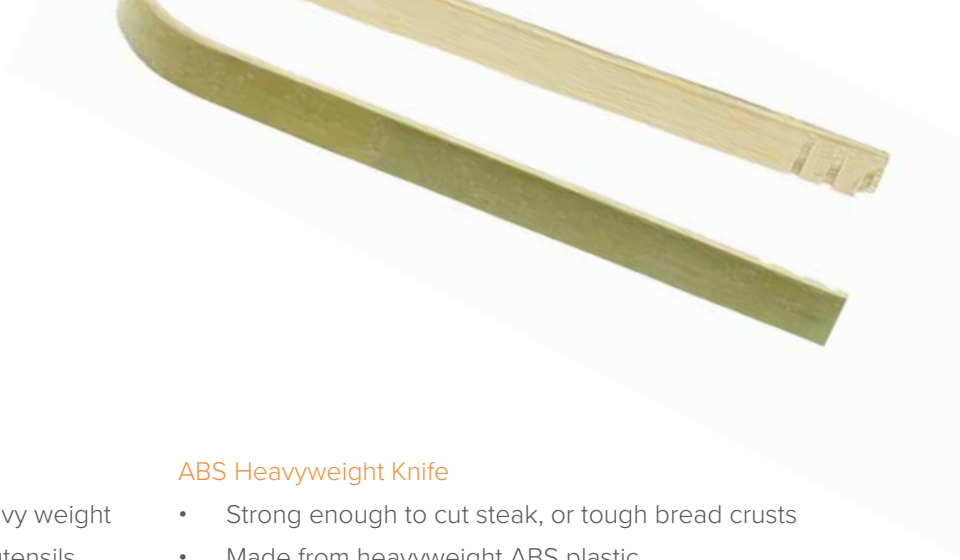

CiboWares

Disposable Utensils & Chopsticks

Serving Utensils

- Made from high-quality polystyrene; extra heavy weight material offers more durability than standard utensils
- Convenient disposable utensils, individually wrapped
- Great for large salads, pastas & more
- Perfect for catering, events and restaurants

Utensil	Item	Color	HW	Pack	Weight	Cube
Fork	S12001FB	●		1/144	6.8 lbs	0.37
	SXH12001FB	●	✓	1/144	7.1 lbs	0.40
Spoon	S42001FB	●		1/144	7.3 lbs	0.42
	SXH42001FB	●	✓	1/144	7.9 lbs	0.45
Tongs	S64001FB	●		1/48	3.1 lbs	0.43
	SXH64001FB	●	✓	1/48	5.2 lbs	0.31

Bamboo Chopsticks

Item	Sleeve Color	Pack	Weight	Cube
R809	●	10/100	16.1 lbs	0.73
R809TW	○	10/100	21.2 lbs	0.95

ABS Heavyweight Knife

- Strong enough to cut steak, or tough bread crusts
- Made from heavyweight ABS plastic
- Feature sharp and smooth cutting edges and a modern and sleek design that won't crack or chip during meals

Item	Color	Pack	Weight	Cube
KABS1000	○	1/1000	21.7 lbs	0.86

Specialty Cutlery

Item	Description	Color	Wrapped	Pack	Weight	Cube
P2103W	Ice Cream Spoon, Polypropylene	○		1/3000	6.9 lbs	0.49
P2303FB	Soda Spoon, Polypropylene	●	✓	1/1000	11.0 lbs	0.88
P2303W	Soda Spoon, Polypropylene	○		1/1000	9.4 lbs	0.63
R826	Two Prong Fork, Wood	●		10/1000	23.6 lbs	1.05
R832	Spoon, Wood	●		10/1000	20.9 lbs	0.78
R832W	Spoon, Wood	●	✓	10/1000	42.6 lbs	2.47
RPF325RD	3 Prong Fork, Plastic	●		1/2500	15.0 lbs	0.9
RTS3000	Taster Spoon, Plastic	○		1/3000	8.8 lbs	0.48
S2303W	Soda Spoon, Polystyrene	○		1/1000	9.2 lbs	0.64