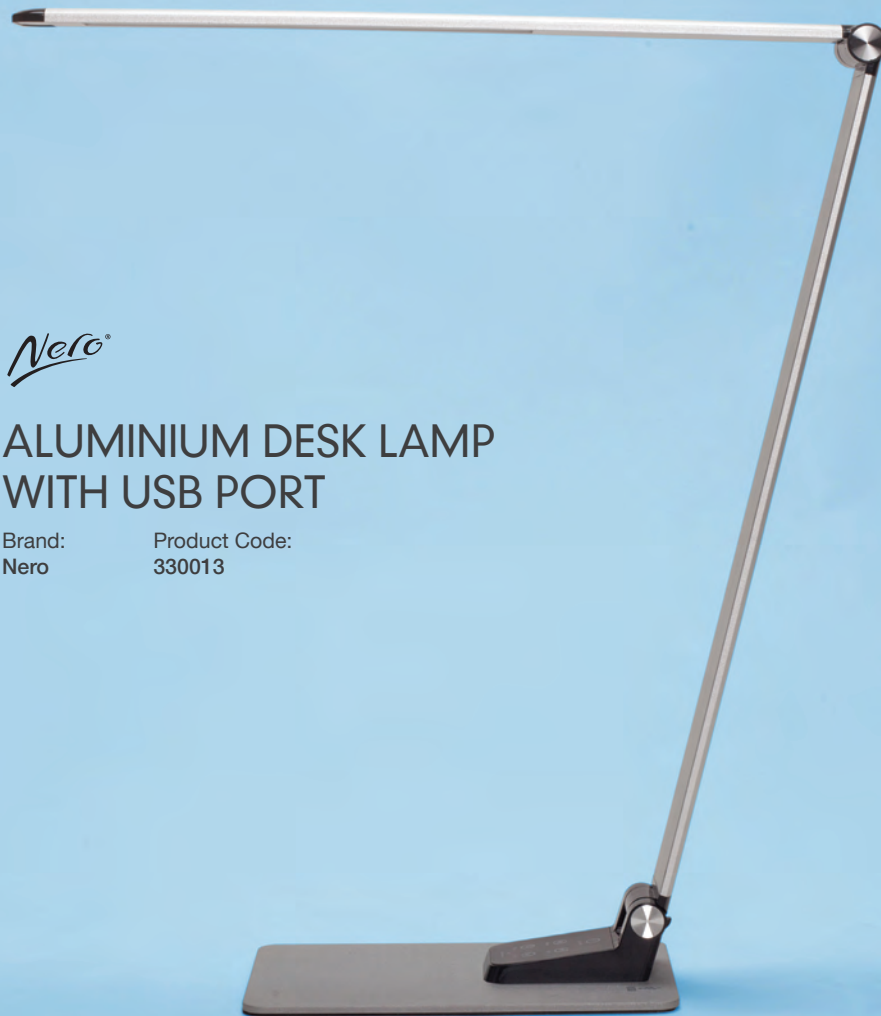

LAMPS

Nero desk lamps are stylish, practical and available in a variety of designs to suit your decor.

ALUMINIUM DESK LAMP WITH USB PORT

Brand: Nero
Product Code: 330013