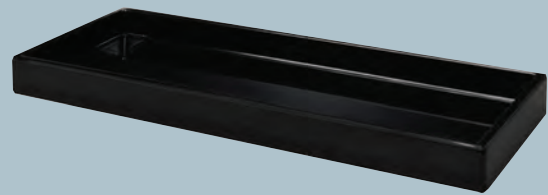

RECTANGULAR BLACK MELAMINE AMENITY TRAY WITH SIDES

Brand: Compass Product Code: 6507601

Dimensions:
310 L x 125 W x 25 H mm

CURVED BLACK MELAMINE SOAP DISH

Brand: Compass Product Code: 6716601

Dimensions:
100 L x 100 W x 25 H mm