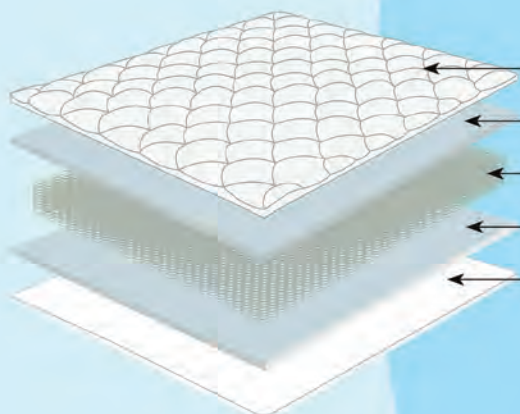

PREMIUM UPRIGHT BED

Brand:	Compass	Product Code:	683122	Weight:	56 kg	Load Limit:	200 kg
	Mattress Size:		Frame Dimensions:			Compatible with:	684182
	182 L x 100 W x 20 H cm		197 L x 107 W x 69 H cm				

High Quality Mattress construction:

- ➊ British standard fire-proof knitted fabric
- ➋ 3cm high density foam
- ➌ Bonnel spring, 2.2mm wire gauge
- ➍ 3cm high density foam
- ➎ British standard fire-proof knitted fabric

Tight top mattress can be used on both sides