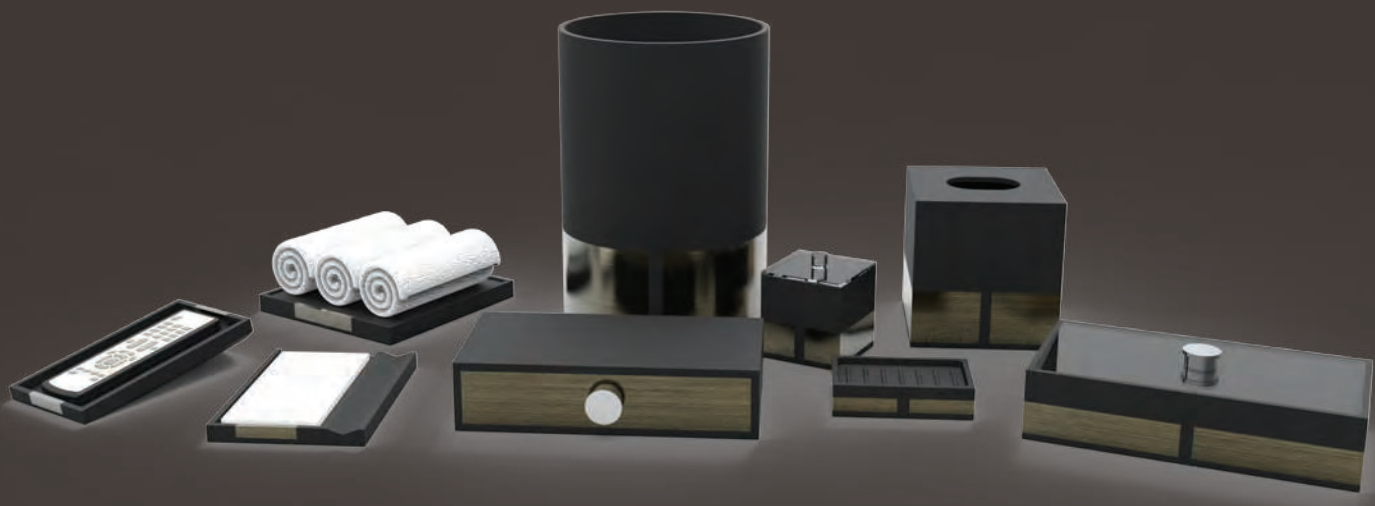

# CUSTOM AMENITIES

A vast range of custom-made amenities are available on request. From elegant lacquerware to luxury leatherware we can tailor items to increase the ambiance of any room. From tissue boxes, trays, bins or ice buckets we put together a matching range of items that will enhance the guest experience.