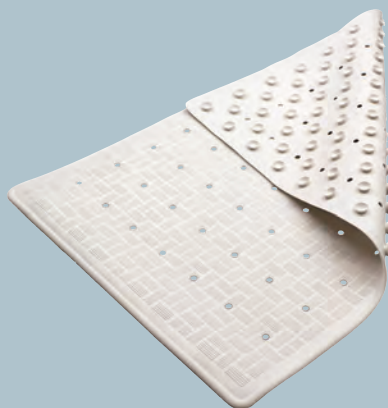

# SHOWER & BATH

Quality bathroom accessories.

**SHOWER CURTAIN**

Brand: **Compass** Product Code: **675022**  
Material: **PEVA** Dimensions: **180 W x 180 H cm**

**HEAVYWEIGHT BASE SHOWER CURTAIN**

Brand: **Compass** Product Code: **675031**  
Material: **Polyester** Dimensions: **180 W x 180 H cm**