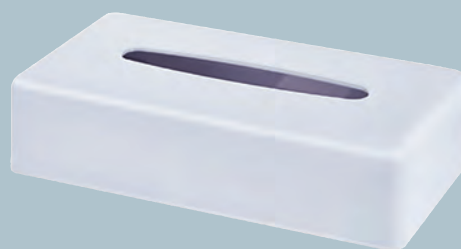

CURVED WHITE MELAMINE SOAP DISH

Brand: **Compass** Product Code: **6716602**

Dimensions:
100 L x 100 W x 25 H mm

RECTANGULAR WHITE TISSUE BOX

Brand: **Compass** Product Code: **6772302**

Dimensions:
256 L x 140 W x 61 H mm