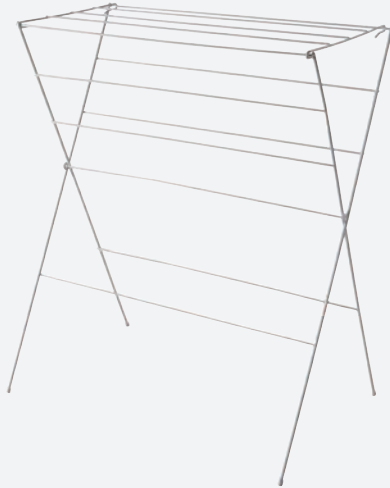

LAUNDRY

Quality laundry accessories.

FOLDING CLOTHES AIRER 12 RAIL

Brand: **Compass** Product Code: **724602**
Dimensions:
740 L x 510 W x 900 H mm