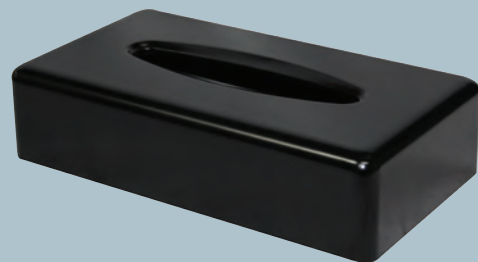

**RECTANGULAR BLACK MELAMINE AMENITY TRAY WITH SIDES**

Brand: Compass Product Code: 6507601

Dimensions:  
310 L x 125 W x 25 H mm

**CURVED BLACK MELAMINE SOAP DISH**

Brand: Compass Product Code: 6716601

Dimensions:  
100 L x 100 W x 25 H mm