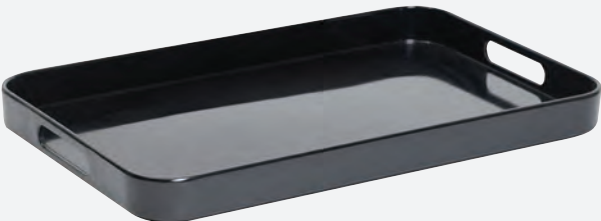

LARGE BLACK MELAMINE TRAY WITH SIDE HANDLES

Brand: Compass Product Code: 65075401
Dimensions:
480 L x 310 W x 43 H mm