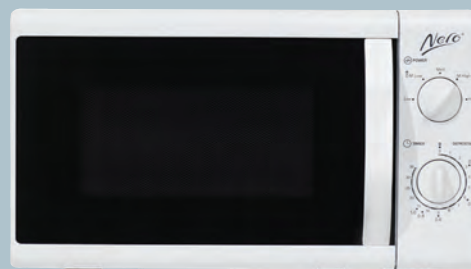

WHITE MICROWAVE 20 L

Brand: Nero Product Code: 747200
Power: 700 W Dimensions: 440 L x 356 W x 259 H mm Type: Conventional