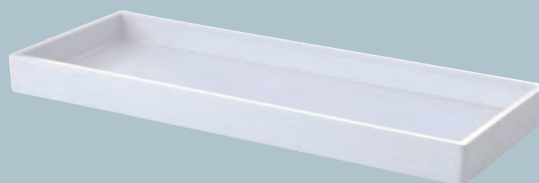

RECTANGULAR WHITE MELAMINE AMENITY TRAY WITH SIDES

Brand: **Compass** Product Code: **6507602**

Dimensions:
310 L x 125 W x 25 H mm