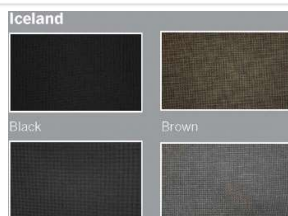

For all product enquires, quotes, sales and service, please contact Mayfair Australia on sales@mayfairco.com.au