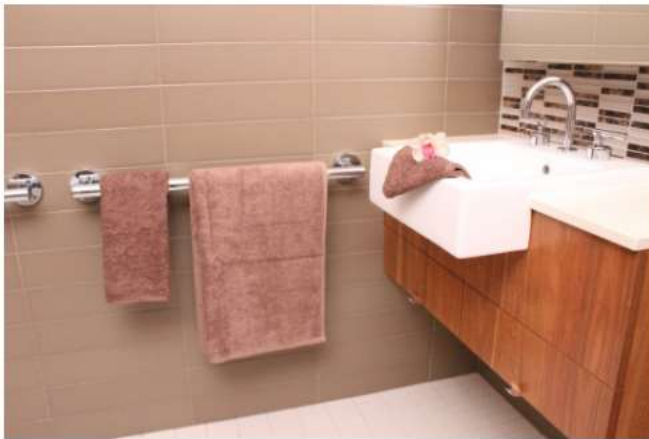

MAYFAIR AUSTRALIA

www.mayfairco.com.au

Fabric: 100% Combed Cotton
Weight: 625gsm
Availability: Stock. Subject To Availability
Notes: Bath Mat 900gsm
Face Washer 70 Grams Per Piece
Washing Instructions: Launder Prior To 1st Use
Wash Deep Colours Separately
Warm Machine Wash
Do Not Bleach
Avoid Fabric Softener In First 6 Washes
May Be Tumbled Dried

* Colours of fabrics on the website may be slightly different to the actual product.