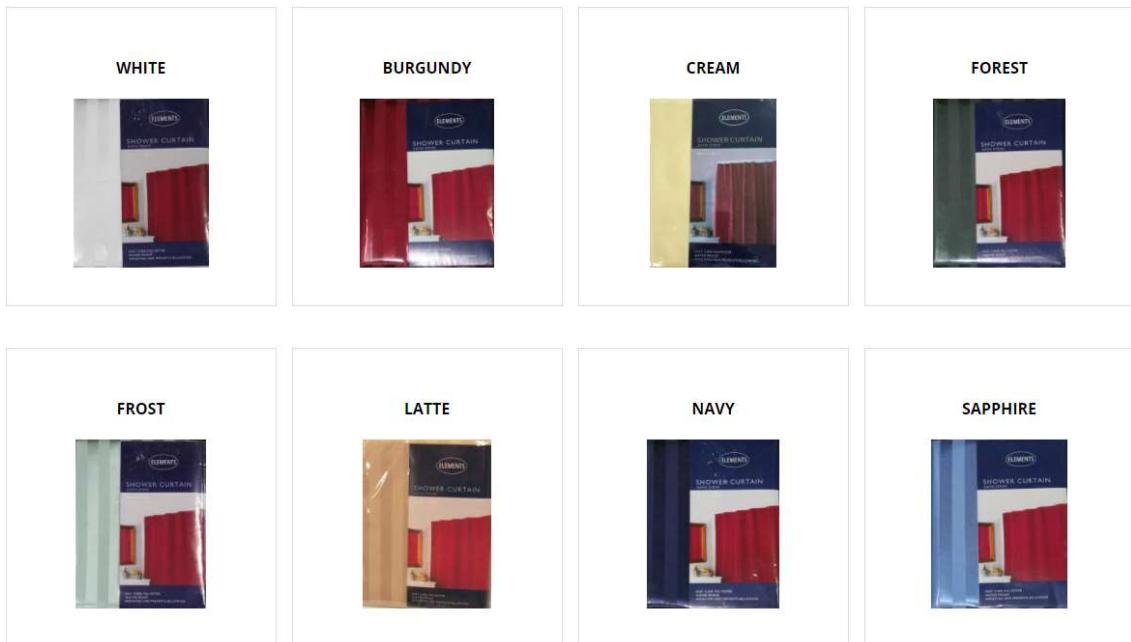

Fabric:	100% Polyester
Weight:	115gsm
Availability:	Stock. Subject To Availability
Notes:	2cm Satin Stripe Rubber Weight Includes 12 Clear Plastic Hooks
Washing Instructions:	Warm Gentle Machine Wash Wash Separately Tumble Dry Warm or Line Dry In Shade Warm Iron If Required Dry Cleanable Do Not Bleach

* Colours of fabrics on the website may be slightly different to the actual product.

Shower Curtain Satin Stripe 2cm – 180cm x 180cm. Available in below colours: