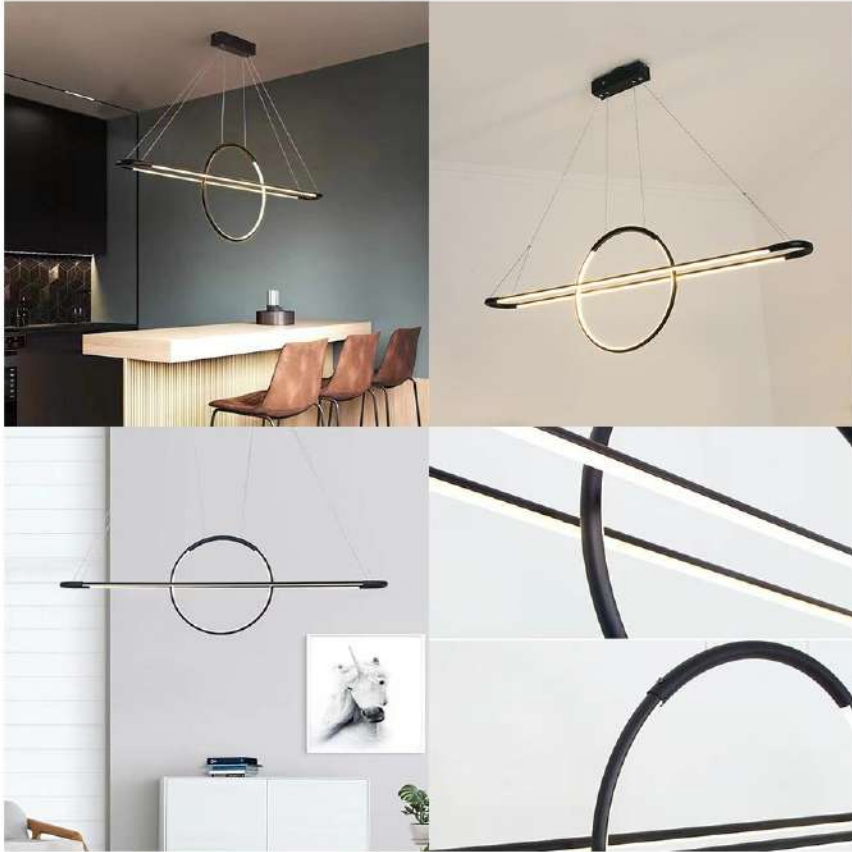

9024
Aluminum+PC

L1200 LED

6030
IRON

LI200
LI700

ZACCONE
PENDANT LAMP—

722
IRON

LI600*HI000/LI100*HI000/L550*HI000

761
IRON