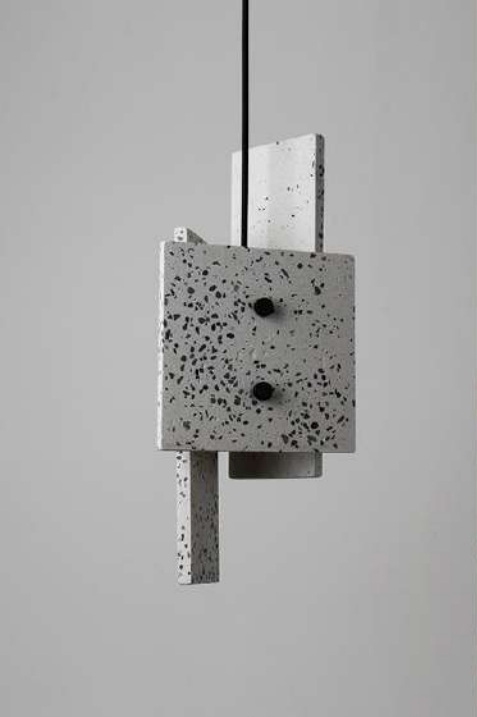

H220*W160*CABLE1.5M

ZACCONI PENDANT LAMP—

8832
IRON+STONE

H360*W100*H1500

8033
IRON+STONE/CEMENT

H430*W120*H1500

ZACCONI PENDANT LAMP—

8868
IRON+STONE

H120*W350*CABLE1.5M

8852 BLACK/PINK
IRON+TERRAZZO

H210*W100*CABLE1.5M

8871 BLACK/PINK/WHITE
IRON+TERRAZZO

W160*CABLE1.5M

8873/8874 BLUE/BLACK/PINK/WHITE
IRON+TERRAZZO

W180*CABLE1.5M

8860 WHITE/PINK/BLACK
TERRAZZO