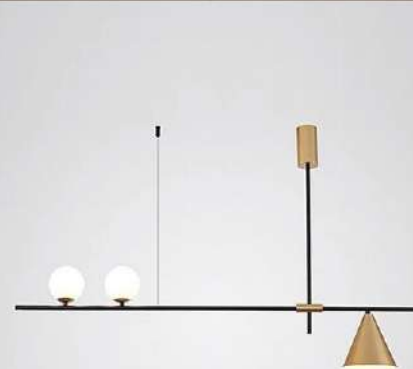

758
IRON+GLASS

L1230*H700