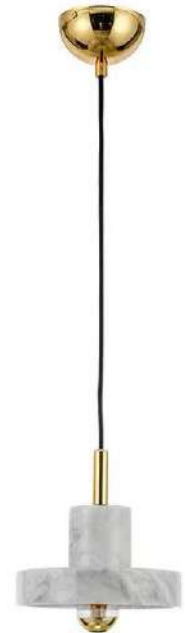

1625
METAL+GLASS

D180
D150
D120

8904
Iron+Glass BLACK/BRASS

D300
D200
E27*1

2225
IRON+GLASS

CHANDELIER 1 : D850*H900
PENDANT LAMP 2 : L1200*H900
FLOOR LAMP 1 : H1650*W380
FLOOR LAMP 2 : H1650*W350
FLOOR LAMP 3 : H1650*W590

8842
Iron+MARBLE

H220*W160*CABLE1.5M

8830
IRON+STONE
H185*W155*H1500

8840 WHITE/GREEN/BLACK
IRON+MARBLE

H230*W200*CABLE1.5M

8831 WHITE/GREEN/BLACK
IRON+MARBLE

H160*W180*CABLE1.5M

8837 WHITE/GREEN/BLACK
IRON+MARBLE

H220*W160*CABLE1.5M

ZACCONI PENDANT LAMP—

8832
IRON+STONE

H360*W100*H1500

8033
IRON+STONE/CEMENT

H430*W120*H1500

ZACCONI PENDANT LAMP—

8868
IRON+STONE

H390*W65*I500

ZACCONI PENDANT LAMP—

9186
IRON+ALUMINUM
L220*W60*H2000

ZACCONI PENDANT LAMP—

8868
ALUMINUM+ACRYLIC

W60*300*H2000

8883
IRON+ACRYLIC

H350*W60
YELLOW/BLACK
E27COB*1