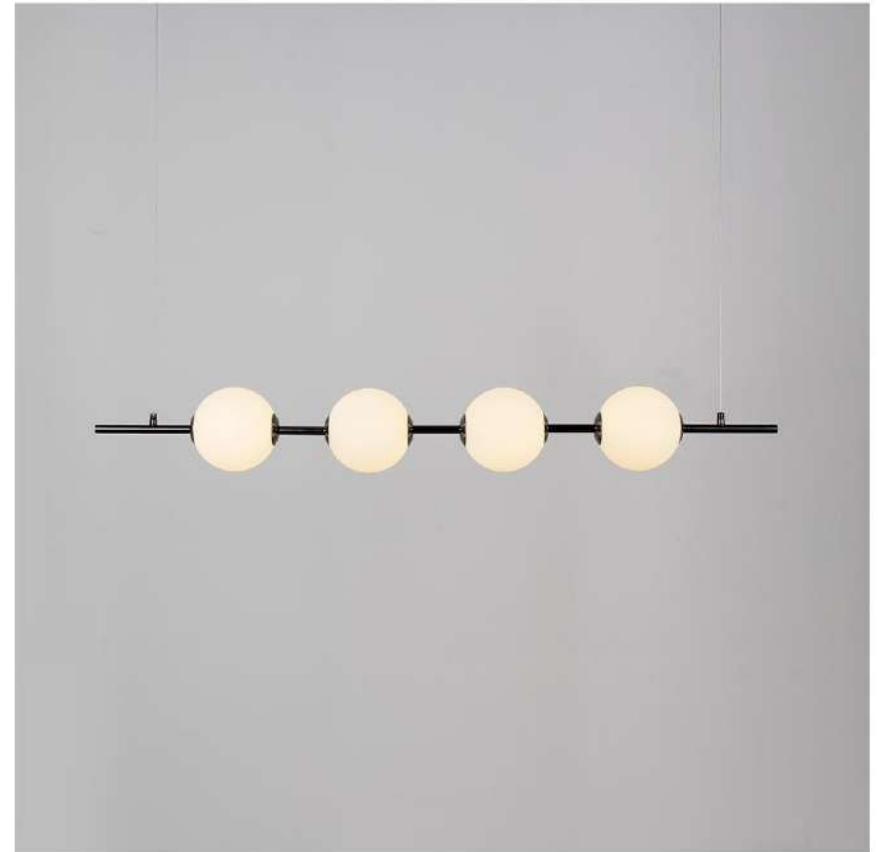

9060
Iron+Aluminum+Acrylic

L800 3LAMP
L1200 4LAMP
L1500 5LAMP