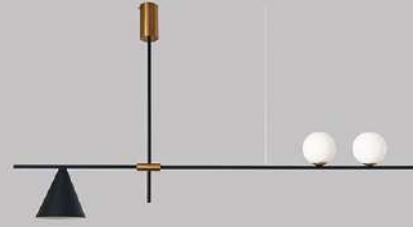

758
IRON+GLASS

L1230*H700