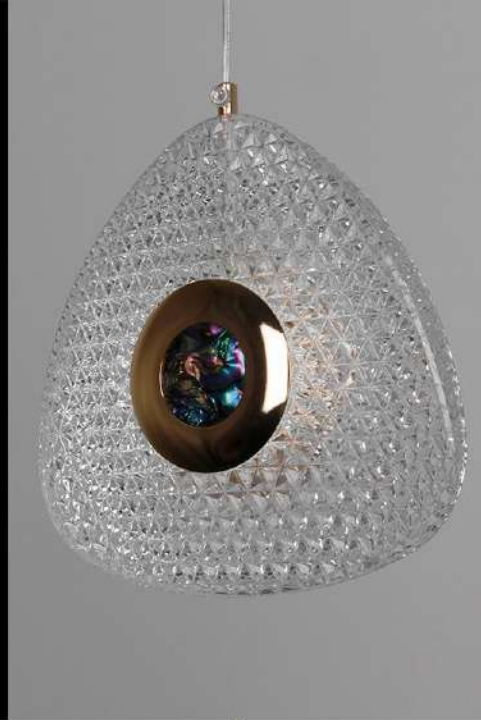

D180 LED 3 light

8958
Aluminum+Iron+Acrylic

D180*H200 LED3 Light

8959
Iron+Aluminum+Acrylic

D170 LED 3 Light

8961
Iron+Aluminum+Acrylic

D235 LED 3 Light

8962
Iron+Aluminum+Acrylic