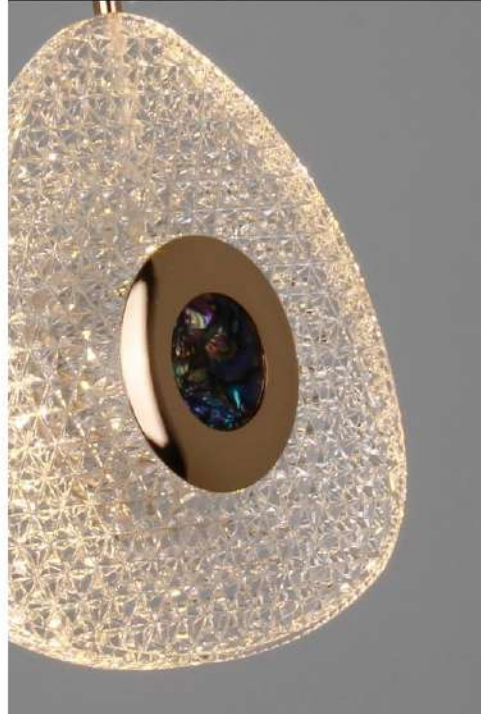

D180 LED 3 light

8958
Aluminum+Iron+Acrylic

D180*H200 LED3 Light

8959
Iron+Aluminum+Acrylic

D170 LED 3 Light

8961
Iron+Aluminum+Acrylic

D235 LED 3 Light

8962
Iron+Aluminum+Acrylic