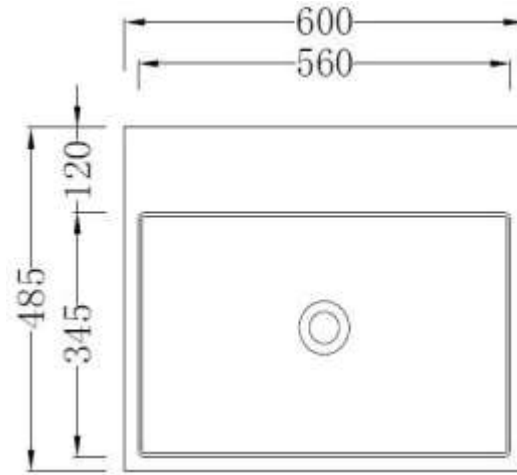

Features:

- Semi Recessed Basin
- Smooth matt white finish (gloss by custom order)
- Italian Design & Engineering
- Solid Material
- Suits 32mm waste (not included)
- Scratch and Stain resistance
- Repairable Material
- Australian Standard (SAI)
AS/NZS 3718:2003

A LICE

Specifications:

- Crate size:
W 660 x D 545 x H 455mm
- Gross Weight: 32Kg

The last bastion of privacy, a space of peace and tranquility, your Bathroom. Enjoy the look and feel of our European Bathroom fittings and fixtures. Designed and made to the highest international standards.