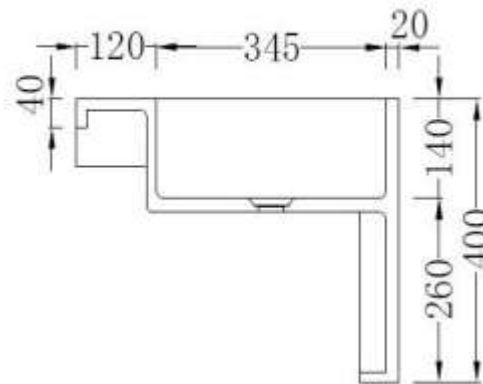

Features:

- Semi Recessed Basin
- Smooth matt white finish (gloss by custom order)
- Italian Design & Engineering
- Solid Material
- Suits 32mm waste (not included)
- Scratch and Stain resistance
- Repairable Material
- Australian Standard (SAI)
AS/NZS 3718:2003

A LICE

Specifications:

- Crate size:
W 660 x D 545 x H 455mm
- Gross Weight: 32Kg

The last bastion of privacy, a space of peace and tranquility, your Bathroom. Enjoy the look and feel of our European Bathroom fittings and fixtures. Designed and made to the highest international standards.