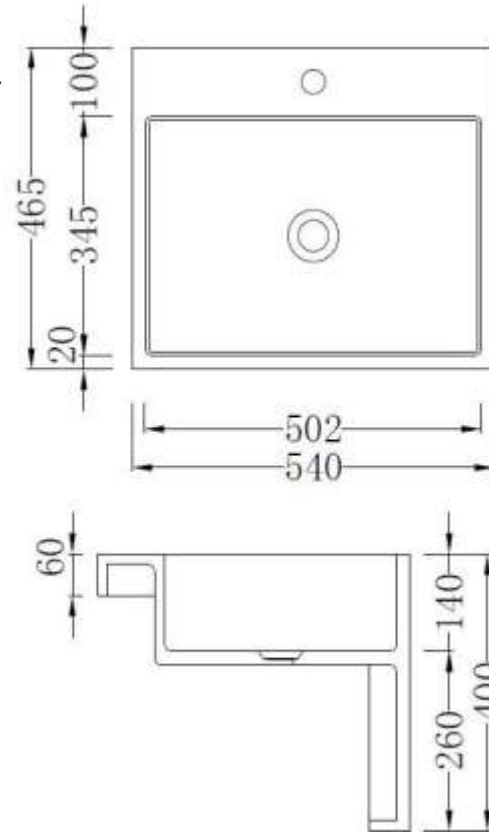

Code: ZM09a

Material: Isostone- 70% Limestone Composite

Size: W 540xD 465xH 400mm

Warranty: 10 Years

Features:

- Semi Recessed Basin
- Smooth matt white finish (gloss by custom order)
- Italian Design & Engineering
- Solid Material
- Suits 32mm waste (not included)
- Scratch and Stain resistance
- Repairable Material
- Australian Standard (SAI)
AS/NZS 3718:2003

A LICE

Specifications:

- Crate size:
W 600 x D 525 x H 455mm
- Gross Weight: 30Kg

The last bastion of privacy, a space of peace and tranquility, your Bathroom. Enjoy the look and feel of our European Bathroom fittings and fixtures. Designed and made to the highest international standards.