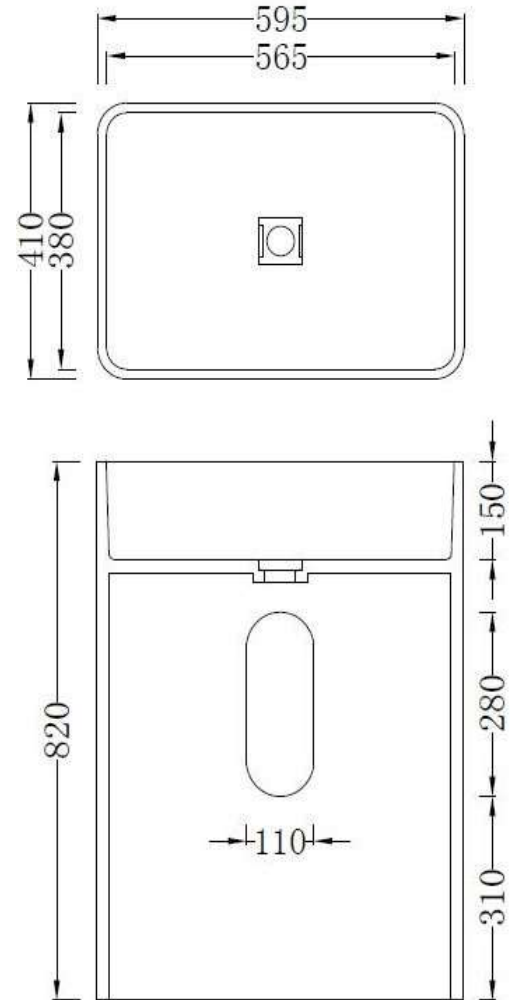

Code: ZOM39

Material: Isostone - 70% Limestone Composite

Size: W 595 x D 410 x H 820 mm

Warranty: 10 Years

IRS

Features:

- Freestanding Basin
- Smooth matt white finish (gloss by custom order)
- Italian Design & Engineering
- Solid Material
- Suits 32mm waste (not included)
- Scratch and Stain resistance
- Repairable Material
- Australian Standard (SAI) AS/NZS 3718:2003

Specifications:

- Crate size: W 655 x D 470 x H 880 mm
- Gross Weight: 65Kg

The last bastion of privacy, a space of peace and tranquility, your Bathroom. Enjoy the look and feel of our European Bathroom fittings and fixtures. Designed and made to the highest international standards.

As part of MODA commitment to quality products. Information provided in this data sheet is representative of the actual product available at the time of printing. Due to our commitment to continuous product design and development, the designs and specifications depicted are subject to change without notice. Please confirm all particulars with your MODA sales consultant prior to purchase. Each product is covered by a limited warranty. Please see our website for full terms and conditions. This drawing remains the property of MODA and should not be copied or distributed without MODA consent. © 2010 All Dimensions are approximate in mm and are not to scale and can be changed without notice.