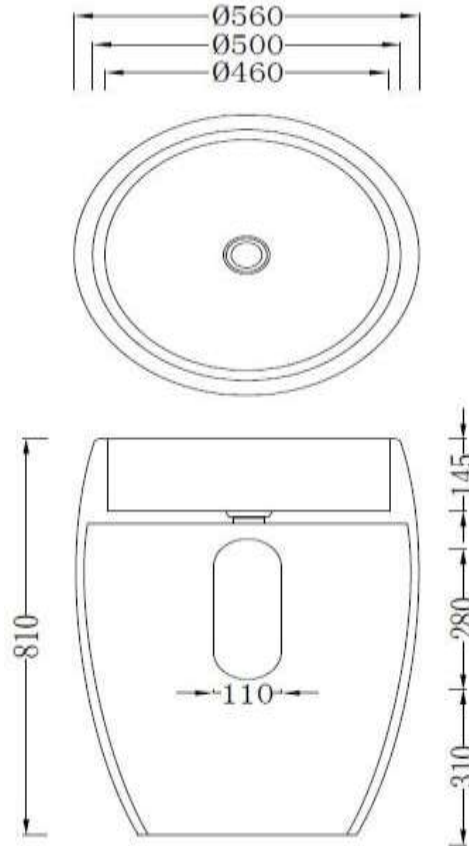

Code: ZOOM38

Material: Isostone - 70% Limestone Composite

Size: W 560 x D 560 x H 810 mm

Warranty: 10 Years

Features:

- Freestanding Basin
- Smooth matt white finish (gloss by custom order)
- Italian Design & Engineering
- Solid Material
- Suits 32mm waste (not included)
- Scratch and Stain resistance
- Repairable Material
- Australian Standard (SAI) AS/NZS 3718:2003

STELLA

Specifications:

- Crate size: W 620 x D 620 x H 870mm
- Gross Weight: 63Kg

The last bastion of privacy, a space of peace and tranquility, your Bathroom. Enjoy the look and feel of our European Bathroom fittings and fixtures. Designed and made to the highest international standards.