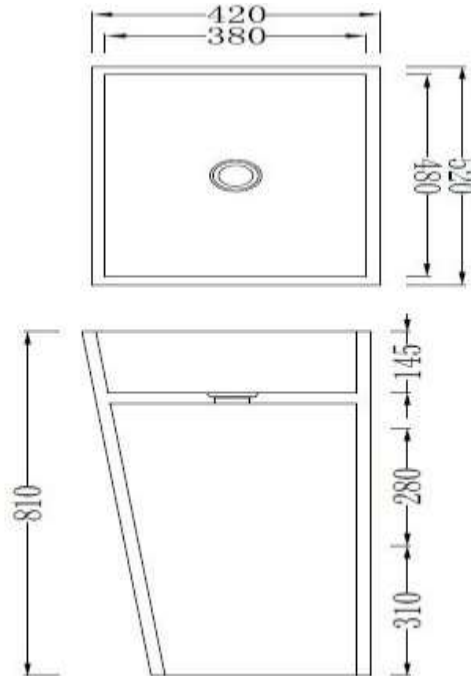

Code: ZOOM37

Material: Isostone - 70% Limestone Composite

Size: W 520 x D 420 x H 810 mm

Warranty: 10 Years

Features:

- Freestanding Basin
- Smooth matt white finish (gloss by custom order)
- Italian Design & Engineering
- Solid Material
- Suits 32mm waste (not included)
- Scratch and Stain resistance
- Repairable Material
- Australian Standard (SAI) AS/NZS 3000

YASMINE

Specifications:

- Crate size: W 580 x D 480 x H 870 mm
- Gross Weight: 63.9Kg

The last bastion of privacy, a space of peace and tranquility, your Bathroom. Enjoy the look and feel of our European Bathroom fittings and fixtures. Designed and made to the highest International standards.