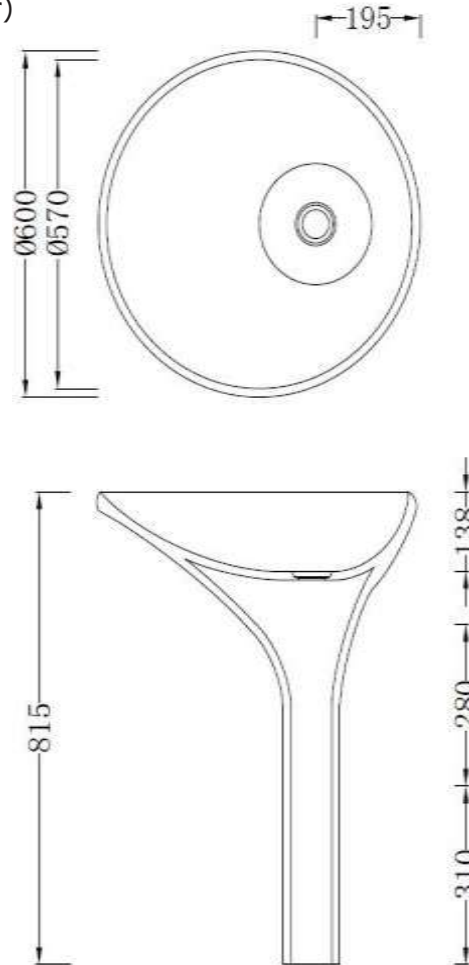

Code: ZOM35b

Material: Isostone - 70% Limestone Composite

Size: W 600 x D 600 x H 815 mm

Warranty: 10 Years

Features:

- Freestanding Basin
- Smooth matt white finish (gloss by custom order)
- Italian Design & Engineering
- Solid Material
- Suits 32mm waste (not included)
- Scratch and Stain resistance
- Repairable Material
- Australian Standard (SAI)
- AS/NZS 3718:2003

ASIA

Specifications:

- C rate size:
W 660 x D 660 x H 875 mm
- Gross Weight: 57.3 Kg

The last bastion of privacy, a space of peace and tranquility, your Bathroom. Enjoy the look and feel of our European Bathroom fittings and fixtures. Designed and made to the highest International standards.