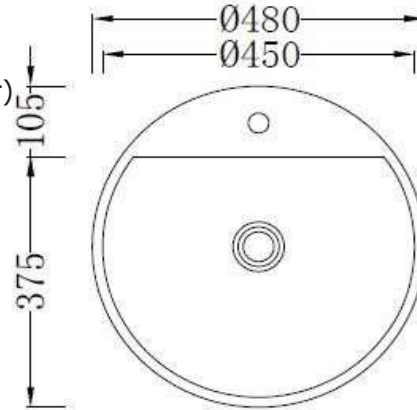

**Features:**

- Freestanding Basin
- Smooth matt white finish (gloss by custom order)
- Italian Design & Engineering
- Solid Material
- Suits 32mm waste (not included)
- Scratch and Stain resistance
- Repairable Material
- Australian Standard (SAI)  
AS/NZS 3718:2003

## BENEDETTA

**Specifications:**

- Crate size:  
W 540 x D 540 x H 870 mm
- Gross Weight: 54Kg

The last bastion of privacy, a space of peace and tranquility, your Bathroom. Enjoy the look and feel of our European Bathroom fittings and fixtures. Designed and made to the highest International standards.