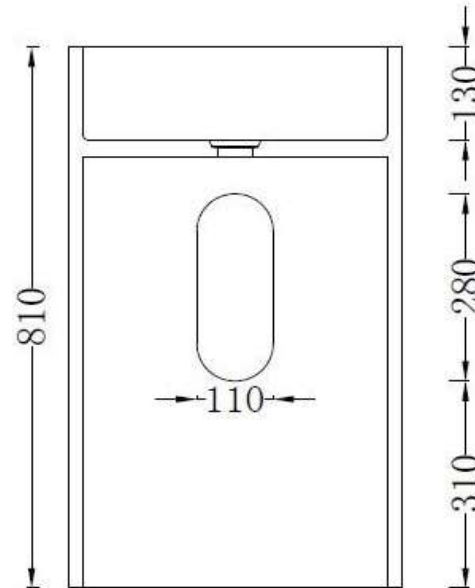

**Features:**

- Freestanding Basin
- Smooth matt white finish (gloss by custom order)
- Italian Design & Engineering
- Solid Material
- Suits 32mm waste (not included)
- Scratch and Stain resistance
- Repairable Material
- Australian Standard (SAI)  
AS/NZS 3718:2003

## BENEDETTA

**Specifications:**

- Crate size:  
W 540 x D 540 x H 870 mm
- Gross Weight: 54Kg

The last bastion of privacy, a space of peace and tranquility, your Bathroom. Enjoy the look and feel of our European Bathroom fittings and fixtures. Designed and made to the highest International standards.