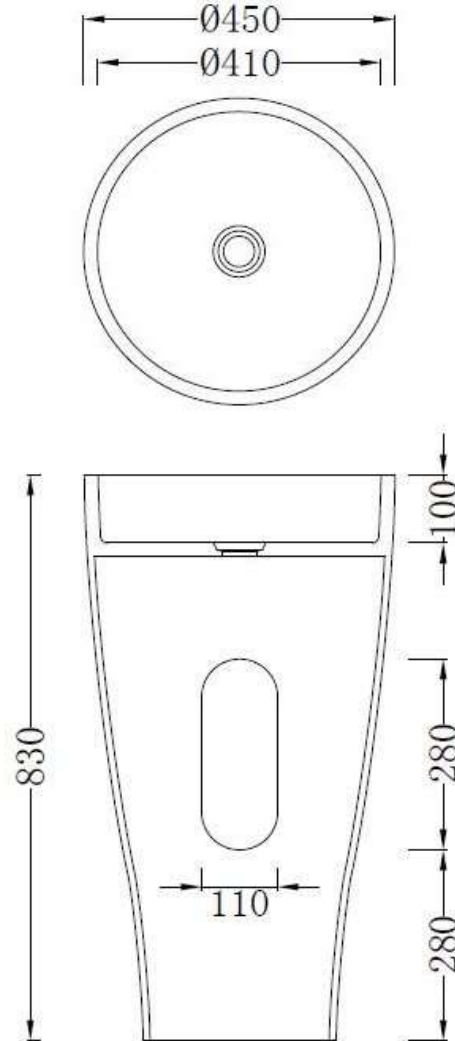

Features:

- Freestanding Basin
- Smooth matt white finish (gloss by custom order)
- Italian Design & Engineering
- Solid Material
- Suits 32mm waste (not included)
- Scratch and Stain resistance
- Repairable Material
- Australian Standard (SAI)
AS/NZS 3718:2003

MIRIAM

Specifications:

- Crate size:
W 510 x D 510 x H 890 mm
- Gross Weight: 43Kg

The last bastion of privacy, a space of peace and tranquility, your Bathroom. Enjoy the look and feel of our European Bathroom fittings and fixtures. Designed and made to the highest International standards.