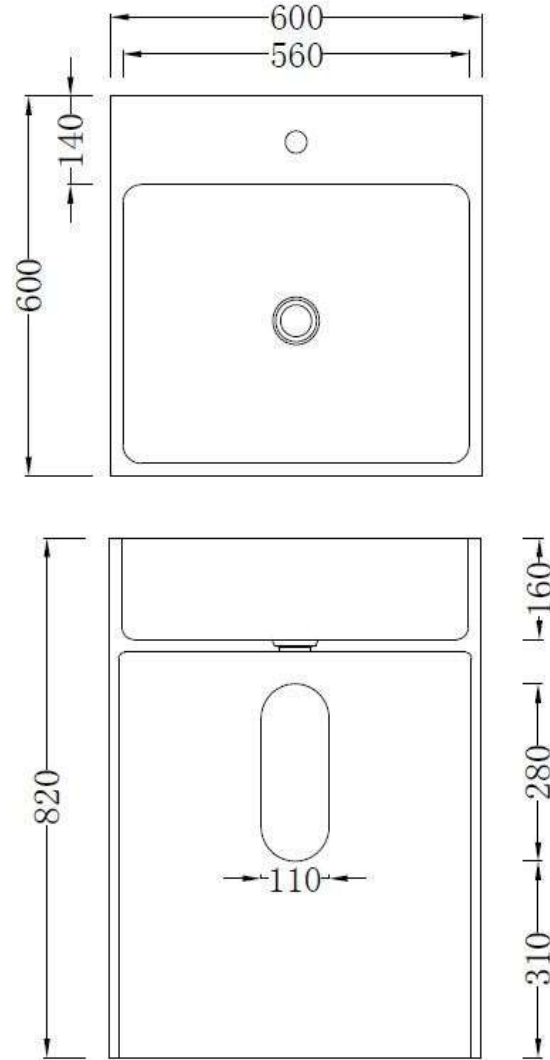

Code: ZOM32c

Material: Isostone - 70% Limestone Composite

Size: W 600 x D 600 x H 820 mm

Warranty: 10 Years

Features:

- Freestanding Basin
- Smooth matt white finish (gloss by custom order)
- Italian Design & Engineering
- Solid Material
- Suits 32mm waste (not included)
- Scratch and Stain resistance
- Repairable Material
- Australian Standard (SAI) AS/NZS 3718:2003

MARIA

Specifications:

- Crate size: W 660 x D 660 x H 880 mm
- Gross Weight: 96.9Kg

The last bastion of privacy, a space of peace and tranquility, your Bathroom. Enjoy the look and feel of our European Bathroom fittings and fixtures. Designed and made to the highest international standards.