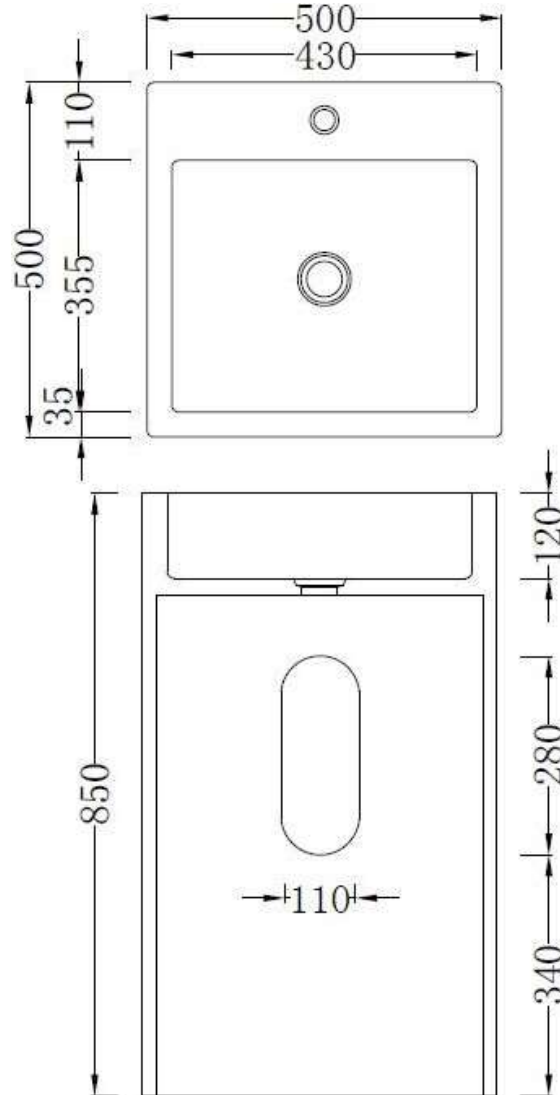

Code: ZOM32b

Material: Isostone - 70% Limestone Composite

Size: W 500x D 500x H 850mm

Warranty: 10 Years

Features:

- Freestanding Basin
- Smooth matt white finish
(gloss by custom order)
- Italian Design & Engineering
- Solid Material
- Suits 32mm waste (not included)
- Scratch and Stain resistance
- Repairable Material
- Australian Standard (SAI)
AS/NZS 3718:2003

MARIA

Specifications:

- Crate size:
W 560 x D 560 x H 910mm
- Gross Weight: 62.8Kg

The last bastion of privacy, a space of peace and tranquility, your Bathroom. Enjoy the look and feel of our European Bathroom fittings and fixtures. Designed and made to the highest international standards.