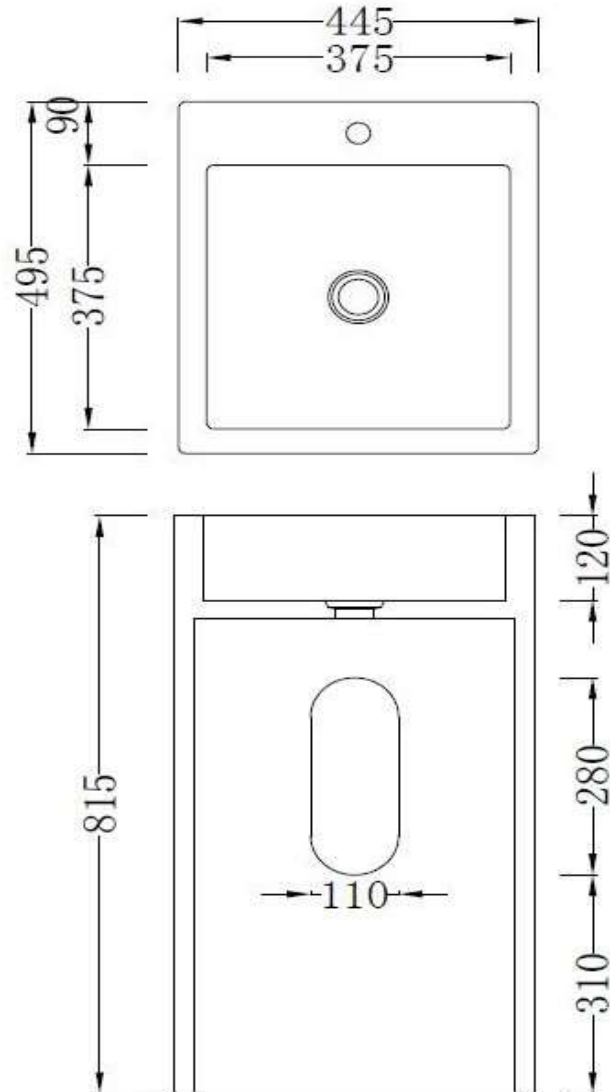

**Code:** ZOM32a

**Material:** Isostone - 70% Limestone Composite

**Size:** W 445 x D 495 x H 815mm

**Warranty:** 10Years

**Features:**

- Freestanding Basin
- Smooth matt white finish (gloss by custom order)
- Italian Design & Engineering
- Solid Material
- Suits 32mm waste (not included)
- Scratch and Stain resistance
- Repairable Material
- Australian Standard (SAI) AS/NZS 3718:2003

## MARIA

**Specifications:**

- Crate size: W 505 x D 555 x H 875mm
- Gross Weight: 72.7Kg

The last bastion of privacy, a space of peace and tranquility, your Bathroom. Enjoy the look and feel of our European Bathroom fittings and fixtures. Designed and made to the highest International standards.