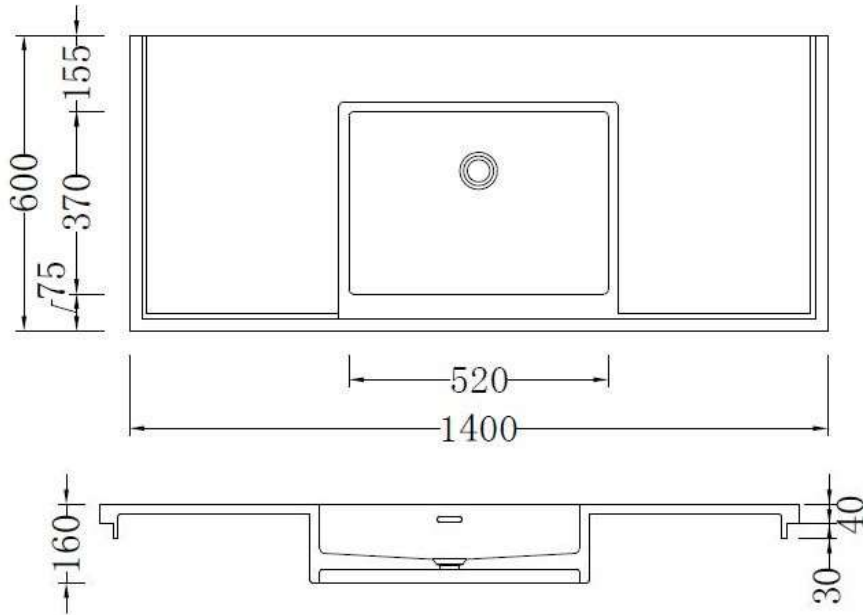

Code: ZOM26

Material: Isostone - 70% Limestone Composite

Size: W 1400 x D 600 x H 160 mm

Warranty 10 Years

Features:

- Wall Mount Basin
- Smooth matt white finish (gloss by custom order)
- Italian Design & Engineering
- Solid Material
- Suits 32mm waste (not included)
- Scratch and Stain resistance
- Repairable Material
- Australian Standard (SAI)
AS/NZS 3718:2003

CARLOTTA

Specifications:

- Crate size:
W 1460 x D 660 x H 220 mm
- Gross Weight: 53Kg

The last bastion of privacy, a space of peace and tranquillity, your Bathroom. Enjoy the look and feel of our European Bathroom fittings and fixtures. Designed and made to the highest international standards.