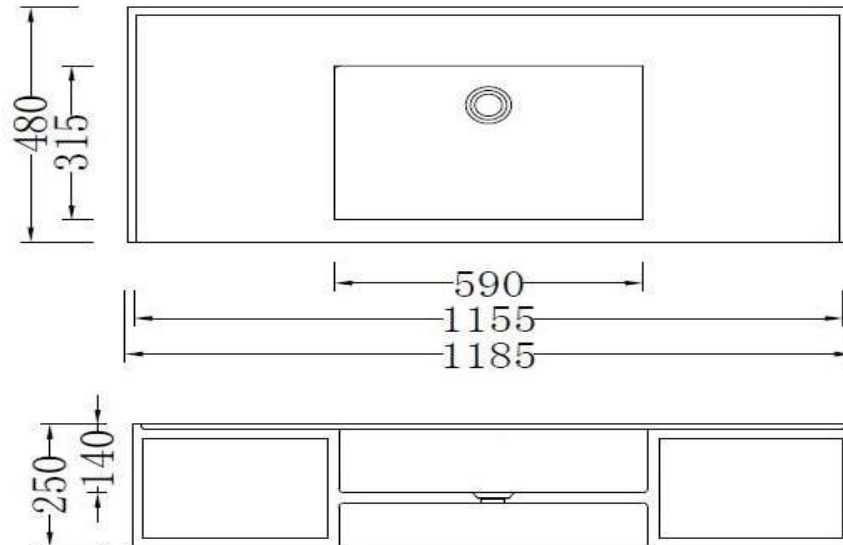

# moda

**Code:** ZOOM23b

**Material:** Isostone - 70% Limestone Composite

**Size:** W 1925 x D 565 x H 250 mm

**Warranty:** 10 Years

## Features:

- Wall Mount Basin
- Smooth matt white finish (gloss by custom order)
- Italian Design & Engineering
- Solid Material
- Suits 32mm waste (not included)
- Scratch and Stain resistance
- Repairable Material
- Australian Standard (SAI) AS/NZS 3718:2003

## Specifications:

- Crate size:  
W 1245 x D 540 x H 310 mm
- Gross Weight: 70Kg

The last bastion of privacy, a space of peace and tranquility, your Bathroom. Enjoy the look and feel of our European Bathroom fittings and fixtures. Designed and made to the highest international standards.