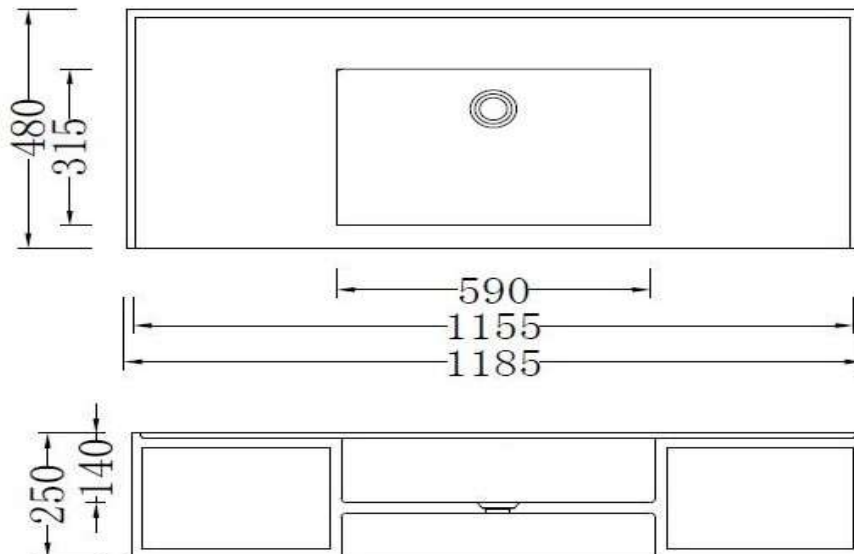

moda

Code: ZOOM23a

Material: Isostone - 70% Limestone Composite

Size: W 1185 x D 480 x H 250 mm

Warranty: 10 Years

Features:

- Wall Mount Basin
- Smooth matt white finish (gloss by custom order)
- Italian Design & Engineering
- Solid Material
- Suits 32mm waste (not included)
- Scratch and Stain resistance
- Repairable Material
- Australian Standard (SAI) AS/NZS 3718:2003

ELEONORA

Specifications:

- Crate size:
W 1245 x D 540 x H 310 mm
- Gross Weight: 70Kg

The last bastion of privacy, a space of peace and tranquility, your Bathroom. Enjoy the look and feel of our European Bathroom fittings and fixtures. Designed and made to the highest international standards.

As part of MODA commitment to quality products. Information provided in this data sheet is representative of the actual product available at the time of printing. Due to our commitment to continuous product design and development, the designs and specifications depicted are subject to change without notice. Please confirm all particulars with your MODA sales consultant prior to purchase. Each product is covered by a limited warranty. Please see our website for full terms and conditions. This drawing remains the property of MODA and should not be copied or distributed without MODA consent. © 2010 All Dimensions are approximate in mm and are not to scale and can be changed without notice.