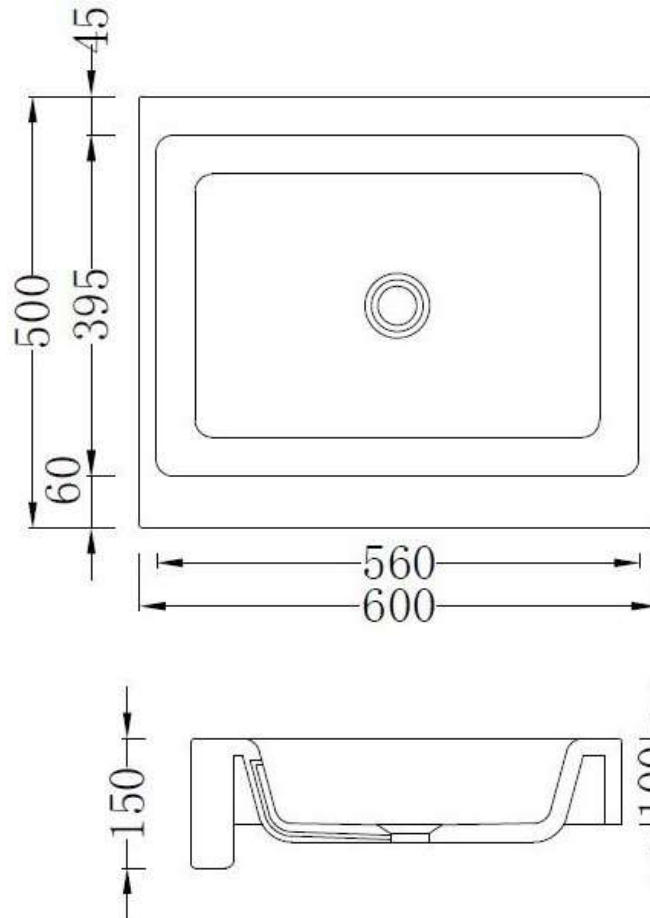

**Code:** ZOOM22

**Material:** Isostone- 70% Limestone Composite

**Size:** W 600 x D 500 x H 150mm

**Warranty:** 10 Years

**Features:**

- Semi Recessed Basin
- Smooth matt white finish (gloss by custom order)
- Italian Design & Engineering
- Solid Material
- Suits 32mm waste (not included)
- Scratch and Stain resistance
- Repairable Material
- Australian Standard (SAI)  
AS/NZS 3718:2003

## BIANCA

**Specifications:**

- Crate size:  
W 660 x D 560 x H 210mm
- Gross Weight: 33Kg

The last bastion of privacy, a space of peace and tranquility, your Bathroom. Enjoy the look and feel of our European Bathroom fittings and fixtures. Designed and made to the highest International standards.