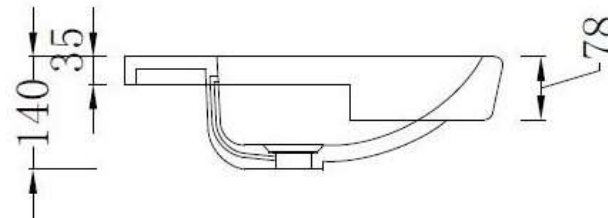

**Code:** ZOOM21

**Material:** Isostone - 70% Limestone Composite

**Size:** W 600 x D 470 x H 140mm

**Warranty:** 10 Years

**Features:**

- Semi Recessed Basin
- Smooth matt white finish (gloss by custom order)
- Italian Design & Engineering
- Solid Material
- Suits 32mm waste (not included)
- Scratch and Stain resistance
- Repairable Material
- Australian Standard (SAI) AS/NZS 3718:2003

## SERENA

**Specifications:**

- Crate size: W 660 x D 530 x H 200 mm
- Gross Weight: 20.6Kg

The last bastion of privacy, a space of peace and tranquility, your Bathroom. Enjoy the look and feel of our European Bathroom fittings and fixtures. Designed and made to the highest international standards.