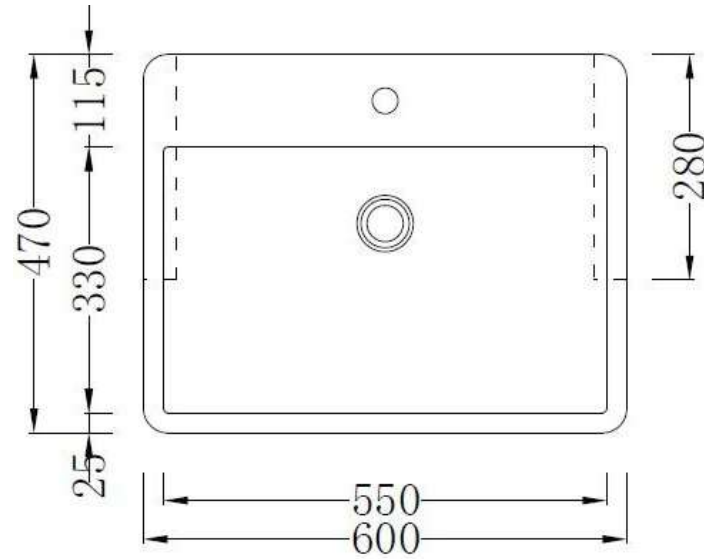

**Code:** ZOOM21

**Material:** Isostone - 70% Limestone Composite

**Size:** W 600 x D 470 x H 140mm

**Warranty:** 10 Years

**Features:**

- Semi Recessed Basin
- Smooth matt white finish (gloss by custom order)
- Italian Design & Engineering
- Solid Material
- Suits 32mm waste (not included)
- Scratch and Stain resistance
- Repairable Material
- Australian Standard (SAI) AS/NZS 3718:2003

## SERENA

**Specifications:**

- Crate size: W 660 x D 530 x H 200 mm
- Gross Weight: 20.6Kg

The last bastion of privacy, a space of peace and tranquility, your Bathroom. Enjoy the look and feel of our European Bathroom fittings and fixtures. Designed and made to the highest international standards.