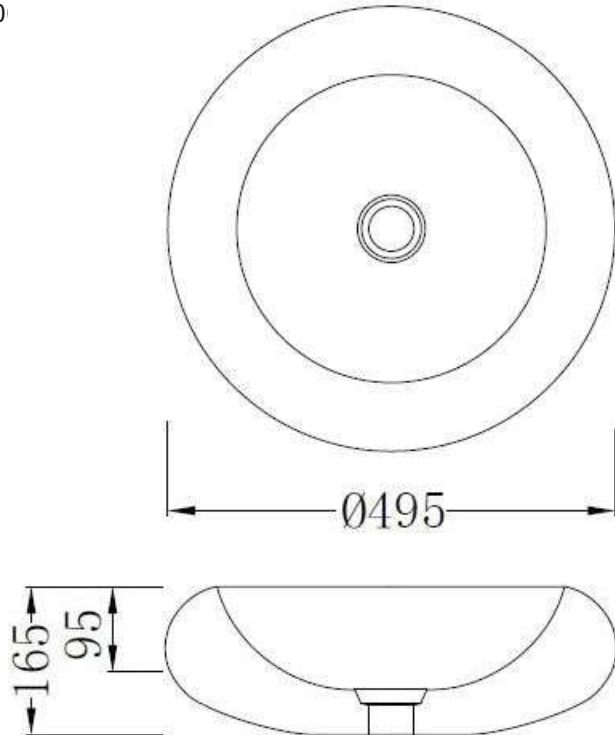

Code: ZDOM20

Material: Isostone - 70% Limestone Composite

Size: W 495 x D 495 x H 165 mm

Warranty: 10 Years

Features:

- Bench Mount Basin
- Smooth matt white finish (gloss by custom order)
- Italian Design & Engineering
- Solid Material
- Suits 32mm waste (not included)
- Scratch and Stain resistance
- Repairable Material
- Australian Standard (SAI)
AS/NZS 3718:20

MELISSA

Specifications:

- C r i t e size:
W 555 x D 555 x H 225mm
- G r o s s Weight: 28Kg

The last bastion of privacy, a space of peace and tranquility, your Bathroom. Enjoy the look and feel of our European Bathroom fittings and fixtures. Designed and made to the highest International standards.