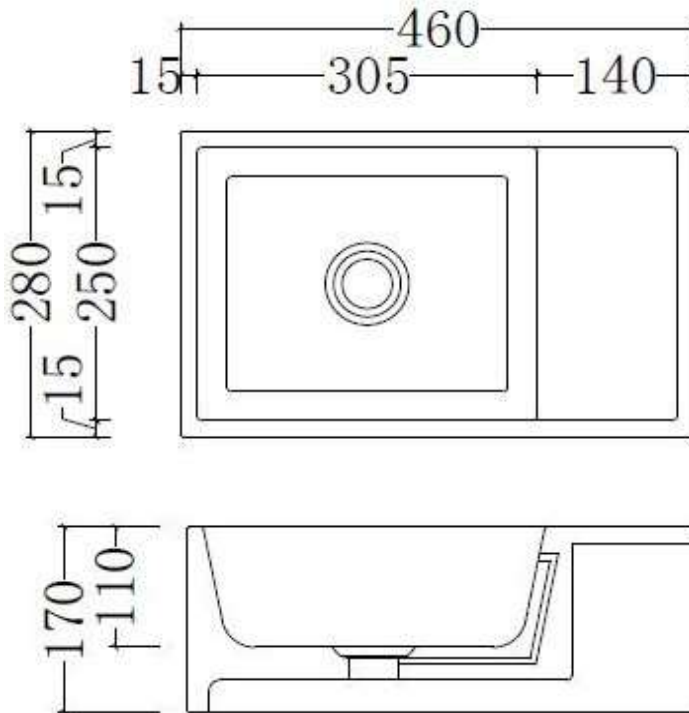

Code: ZOOM19
Material: Isostone - 70% Limestone Composite
Size: W 460 x D 280 x H 170 mm
Warranty: 10 Years

Features:

- Bench Mount Basin
- Smooth matt white finish (gloss by custom order)
- Italian Design & Engineering
- Solid Material
- Suits 32mm waste (not included)
- Scratch and Stain resistance
- Repairable Material
- Australian Standard (SAI)
AS/NZS 3718:2003

ARIANNA

Specifications:

- Crate size:
W 520 x D 340 x H 230 mm
- Gross Weight: 17Kg

The last bastion of privacy, a space of peace and tranquility, your Bathroom. Enjoy the look and feel of our European Bathroom fittings and fixtures. Designed and made to the highest International standards.