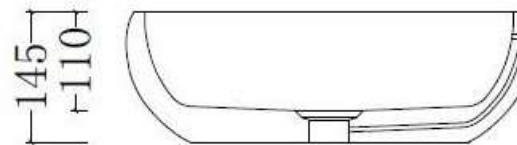

Code: ZOM18

Material: Isostone - 70% Limestone Composite

Size: W 450 x D 450 x H 145 mm

Warranty: 10 Years

Features:

- Bench Mount Basin
- Smooth matt white finish (gloss by custom order)
- Italian Design & Engineering
- Solid Material
- Suits 32mm waste (not included)
- Scratch and Stain resistance
- Repairable Material
- Australian Standard (SAI) AS/NZS 3718:2003

ELISA

Specifications:

- Crate size: W 510 x D 510 x H 205 mm
- Gross Weight: 17Kg

The last bastion of privacy, a space of peace and tranquility, your Bathroom. Enjoy the look and feel of our European Bathroom fittings and fixtures. Designed and made to the highest International standards.