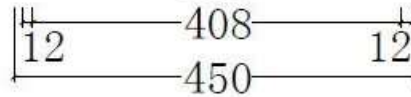

Code: ZOM18

Material: Isostone - 70% Limestone Composite

Size: W 450 x D 450 x H 145 mm

Warranty: 10 Years

Features:

- Bench Mount Basin
- Smooth matt white finish (gloss by custom order)
- Italian Design & Engineering
- Solid Material
- Suits 32mm waste (not included)
- Scratch and Stain resistance
- Repairable Material
- Australian Standard (SAI) AS/NZS 3718:2003

ELISA

Specifications:

- Crate size: W 510 x D 510 x H 205 mm
- Gross Weight: 17Kg

The last bastion of privacy, a space of peace and tranquility, your Bathroom. Enjoy the look and feel of our European Bathroom fittings and fixtures. Designed and made to the highest International standards.