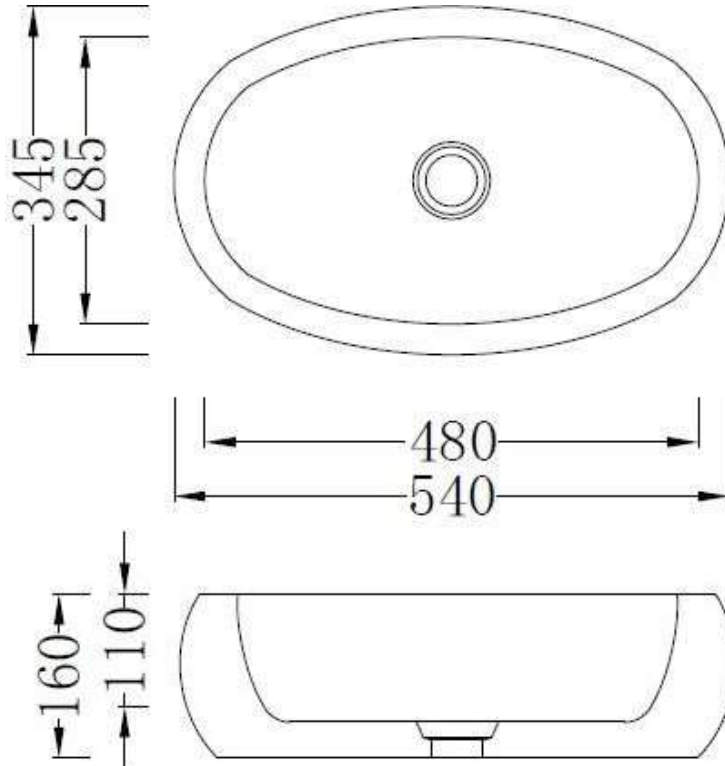

Code: ZOOM04

Material: Isostone - 70%Limestone Composite

Size: W 540xD 345xH 160mm

Warranty 10 Years

Features:

- Bench Mount Basin
- Smooth matt white finish (gloss by custom order)
- Italian Design & Engineering
- Solid Material
- Suits 32mm waste (not included)
- Scratch and Stain resistance
- Repairable Material
- Australian Standard (SAI)
AS/NZS 3718:2003

MARTINA

Specifications:

- Crate size :
W 600 x D 405 x H 220mm
- Gross Weight: 19Kg

The last bastion of privacy, a space of peace and tranquility, your Bathroom. Enjoy the look and feel of our European Bathroom fittings and fixtures. Designed and made to the highest International standards.