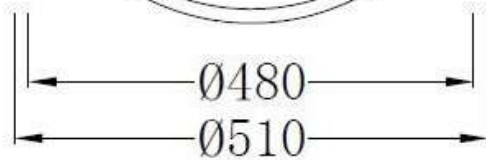

Code: ZOOM03a
Material: Isostone- 70%Limestone C composite
Size: W 510xD 510xH 100mm
Warranty: 10Years

Features:

- Bench Mount Basin
- Smooth matt white finish (gloss by custom order)
- Italian Design & Engineering
- Solid Material
- Suits 32mm waste (not included)
- Scratch and Stain resistance
- Repairable Material
- Australian Standard (SAI)
AS/NZS 3718:2003

AURORA

Specifications:

- Crate size :
W 570xD 570xH 160mm
- Gross Weight:9Kg

The last bastion of privacy, a space of peace and tranquility, your Bathroom. Enjoy the look and feel of our European Bathroom fittings and fixtures. Designed and made to the highest International standards.