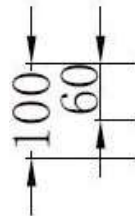

Code: ZOOM03a
Material: Isostone- 70%Limestone C composite
Size: W 510xD 510xH 100mm
Warranty: 10Years

Features:

- Bench Mount Basin
- Smooth matt white finish (gloss by custom order)
- Italian Design & Engineering
- Solid Material
- Suits 32mm waste (not included)
- Scratch and Stain resistance
- Repairable Material
- Australian Standard (SAI)
AS/NZS 3718:2003

AURORA

Specifications:

- Crate size :
W 570xD 570xH 160mm
- Gross Weight:9Kg

The last bastion of privacy, a space of peace and tranquility, your Bathroom. Enjoy the look and feel of our European Bathroom fittings and fixtures. Designed and made to the highest International standards.