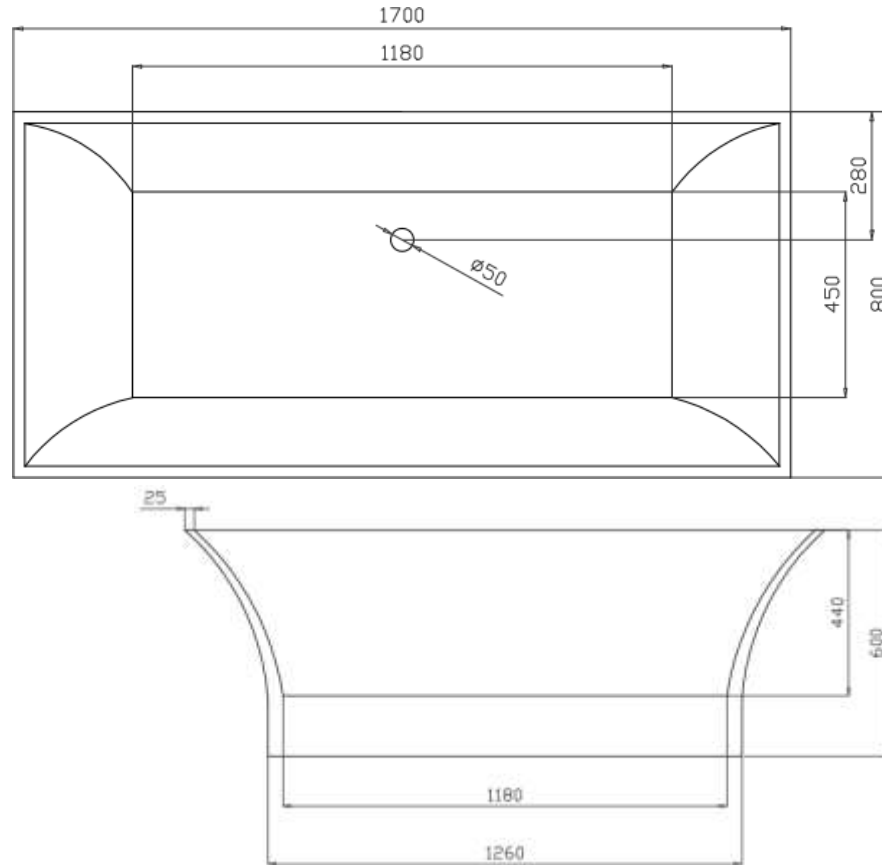

moda

Georgine Freestanding Bath CAST STONE BATH

- Code: ST-20
- 8mm Thick Acrylic reinforced with fibreglass
- 10yr Warranty
- Smooth gloss white finish
- Non Slip
- Polished chrome popup waste kit installed
- Adjustable galvanised metal legs for levelling
- 1mtr 40mm Flexible waste hose for easy installation
- Galvanised supporting under carriage
- Net Weight 65Kgs
- Crated size L+100, W+100, H+250mm
- Gross Weight 85kgs

Our Beautiful Acrylic Bath Series are constructed of 8mm thick acrylic smooth and silky to the touch.

The last bastion of privacy, a space of peace and tranquility, your Bathroom. Enjoy the look and feel of our European Bathroom fittings and fixtures. Designed and made to the highest international standards.

As part of MODA commitment to quality products. Information provided in this data sheet is representative of the actual product available at the time of printing. Due to our commitment to continuous product design and development, the designs and specifications depicted are subject to change without notice. Please confirm all particulars with your MODA sales consultant prior to purchase. Each product is covered by a limited warranty. Please see our website for full terms and conditions. This drawing remains the property of MODA and should not be copied or distributed without MODA consent. © 2010 All Dimensions are approximate in mm and are not to scale and can be changed without notice.