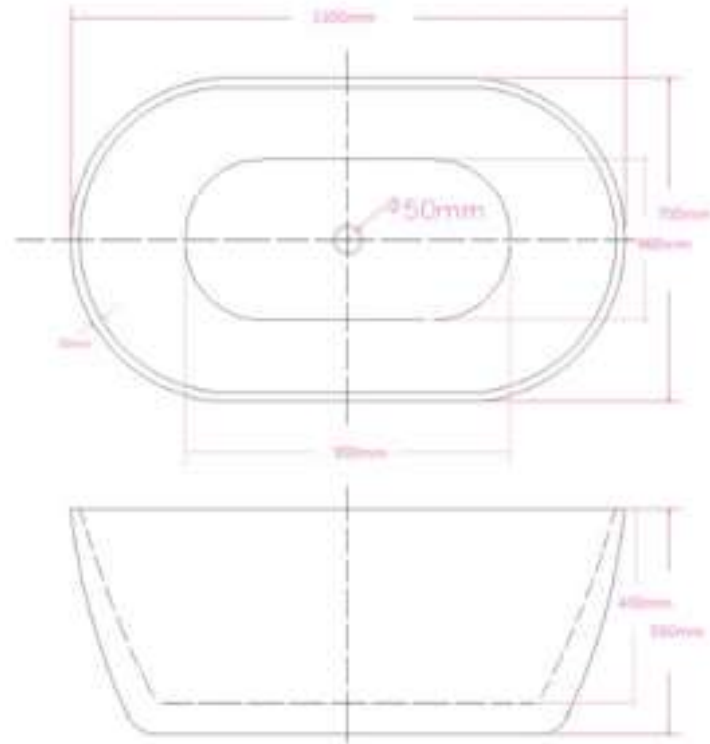

moda

CAST STONE BATH Chloe Freestanding Bath

Features:

- Freestanding Bath
- Smooth matt white finish (gloss by custom order)
- Italian Design & Engineering
- Solid Material
- Suits 40mm waste
- Scratch and Stain resistance
- Repairable Material
- Australian Standard (SAI) AS/NZS 3718:2003

Our Beautiful Acrylic Bath Series are constructed of 8mm thick are smooth and silky to the touch.

As part of MODA commitment to quality products. Information provided in this data sheet is representative of the actual product available at the time of printing. Due to our commitment to continuous product design and development, the designs and specifications depicted are subject to change without notice. Please confirm all particulars with your MODA sales consultant prior to purchase. Each product is covered by a limited warranty. Please see our website for full terms and conditions. This drawing remains the property of MODA and should not be copied or distributed without MODA consent. © 2010 All Dimensions are approximate in mm and are not to scale and can be changed without notice.