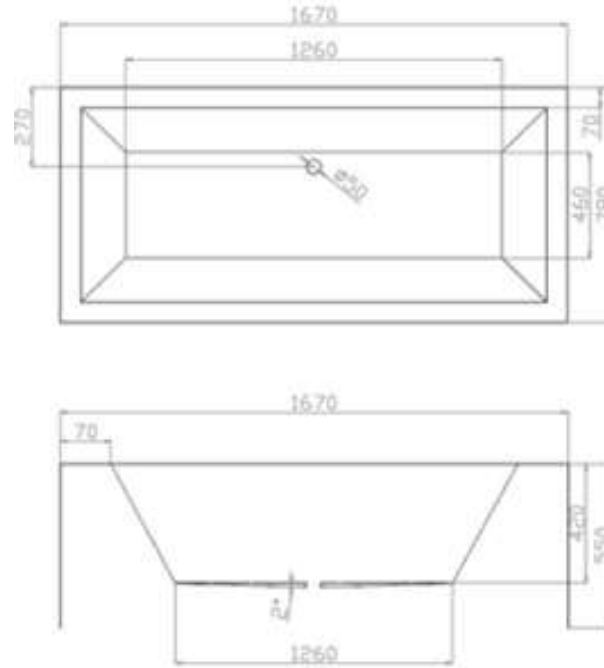

## KASRA FREESTANDING BATH

**Code: ST-06B**

**8mm Thick Acrylic reinforced with fibreglass**

**10yr Warranty**

**Smooth gloss white finish**

**Non Slip**

**Polished chrome popup waste kit installed**

**Adjustable galvanised metal legs for levelling**

**1mtr 40mm Flexible waste hose for easy installation**

**Galvanised supporting under carriage**

**Net Weight 70Kgs**

**Crated size L+100, W+100, H+250mm**

**Gross Weight 85kgs**

The last bastion of privacy, a space of peace and tranquility, your Bathroom. Enjoy the look and feel of our European Bathroom fittings and fixtures. Designed and made to the highest International standards.