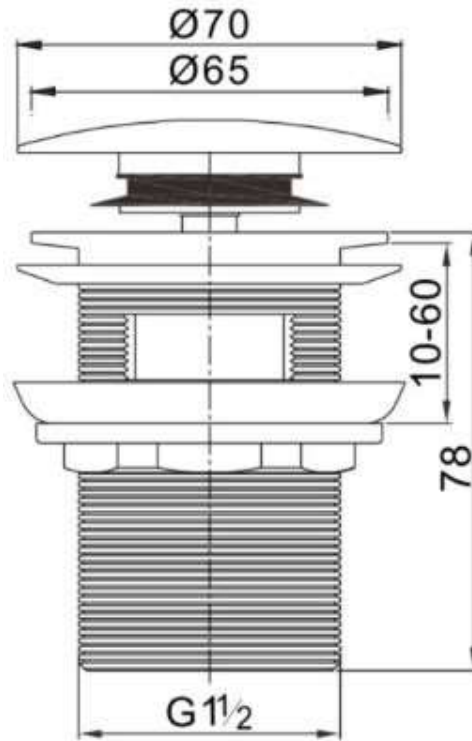

Features:

- POP UP WASTE with Overflow FOR BATH
- 40mm No Overflow
- Italian Design & Engineering
- DR Brass with Solid Stone Cap
- Scratch and Stain resistance
- Australian Standard (SAI)
AS/NZS3718:2003