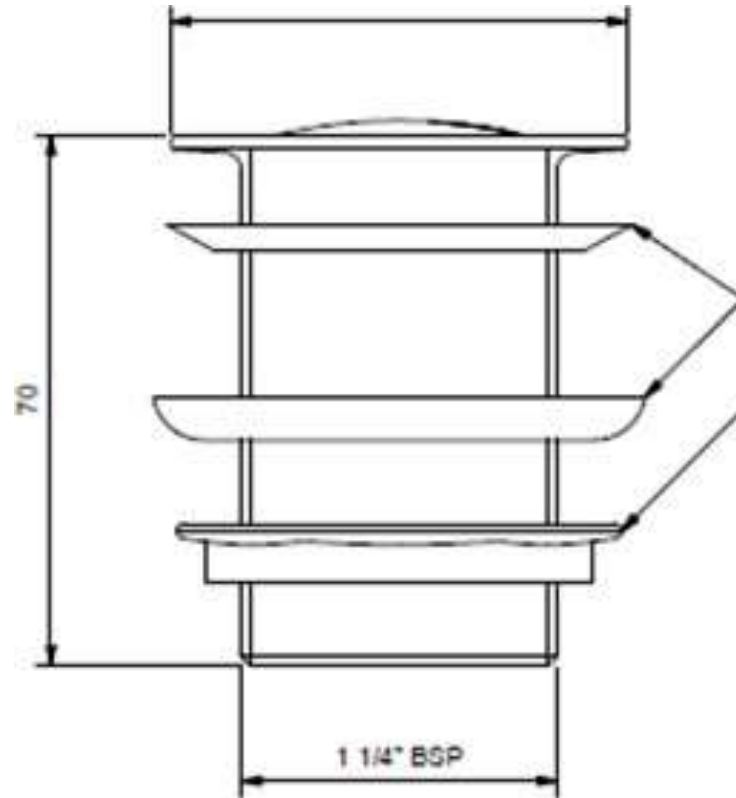

moda

BATH POP Up Waste

- Code: P3MW
- POP UP WASTE FOR BATH
- 40mm No Overflow
- Made from Brass with White Matt Finish
- Australian Standards Compliant

The last bastion of privacy, a space of peace and tranquility, your Bathroom. Enjoy the look and feel of our European Bathroom fittings and fixtures. Designed and made to the highest International standards.

As part of MODA commitment to quality products. Information provided in this data sheet is representative of the actual product available at the time of printing. Due to our commitment to continuous product design and development, the designs and specifications depicted are subject to change without notice. Please confirm all particulars with your MODA sales consultant prior to purchase. Each product is covered by a limited warranty. Please see our website for full terms and conditions. This drawing remains the property of MODA and should not be copied or distributed without MODA consent. © 2010 All Dimensions are approximate in mm and are not to scale and can be changed without notice.