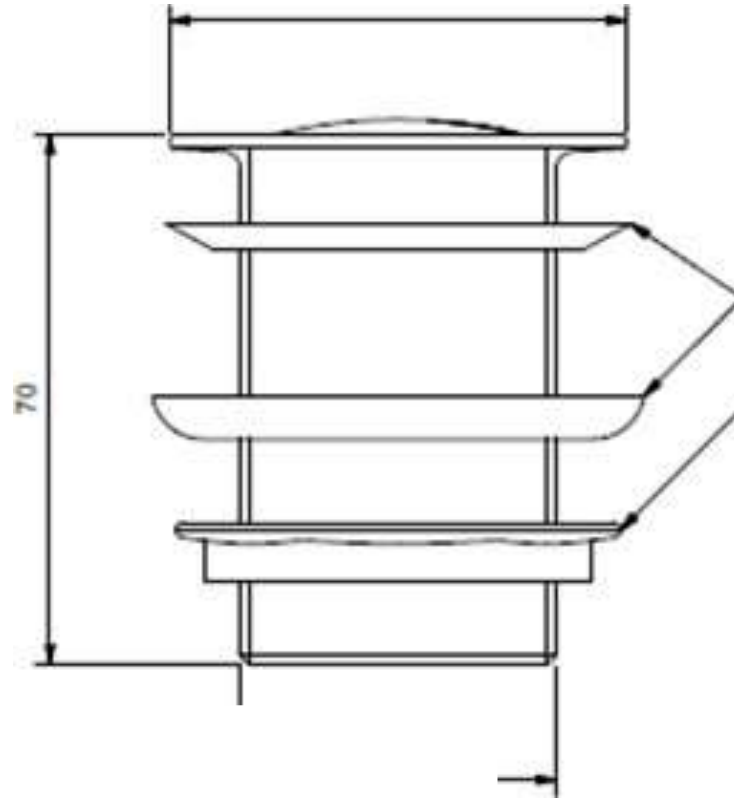

# moda

- Code: P3MB
- POP UP WASTE FOR BATH
- 40mm No Overflow
- Made from Brass with Black Matt Finish
- Australian Standards Compliant

The last bastion of privacy, a space of peace and tranquility, your Bathroom. Enjoy the look and feel of our European Bathroom fittings and fixtures. Designed and made to the highest international standards.

As part of MODA commitment to quality products. Information provided in this data sheet is representative of the actual product available at the time of printing. Due to our commitment to continuous product design and development, the designs and specifications depicted are subject to change without notice. Please confirm all particulars with your MODA sales consultant prior to purchase. Each product is covered by a limited warranty. Please see our website for full terms and conditions. This drawing remains the property of MODA and should not be copied or distributed without MODA consent. © 2010 All Dimensions are approximate in mm and are not to scale and can be changed without notice.