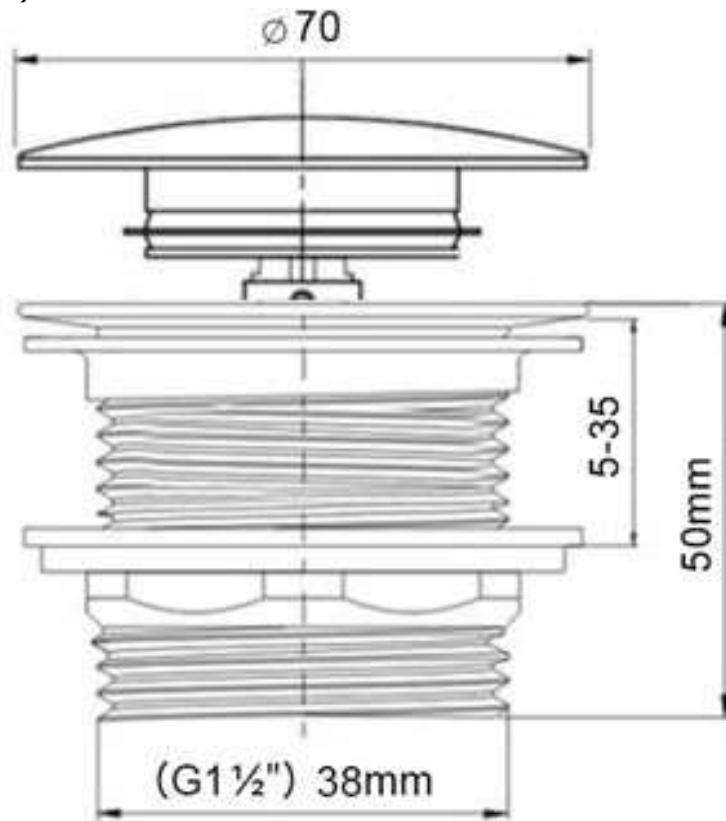

**Features:**

- Italian Design & Engineering
- DR Brass
- PVD Brushed Brass Finish
- 40mm waste
- Australian Standard (SAI)  
AS/NZS 3718:2003

The last bastion of privacy, a space of peace and tranquility, your Bathroom. Enjoy the look and feel of our European Bathroom fittings and fixtures. Designed and made to the highest International standards.