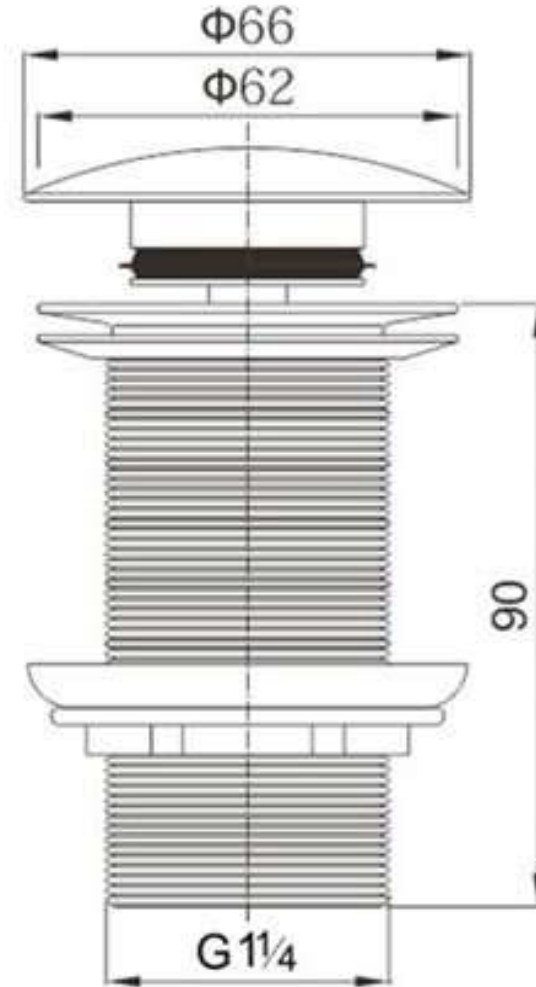

Features:

- Italian Design & Engineering
- DR Brass
- PVD Brushed Brass Finish
- 32mm waste
- Australian Standard (SAI) AS/NZS 3718:2003

The last bastion of privacy, a space of peace and tranquility, your Bathroom. Enjoy the look and feel of our European Bathroom fittings and fixtures. Designed and made to the highest international standards.